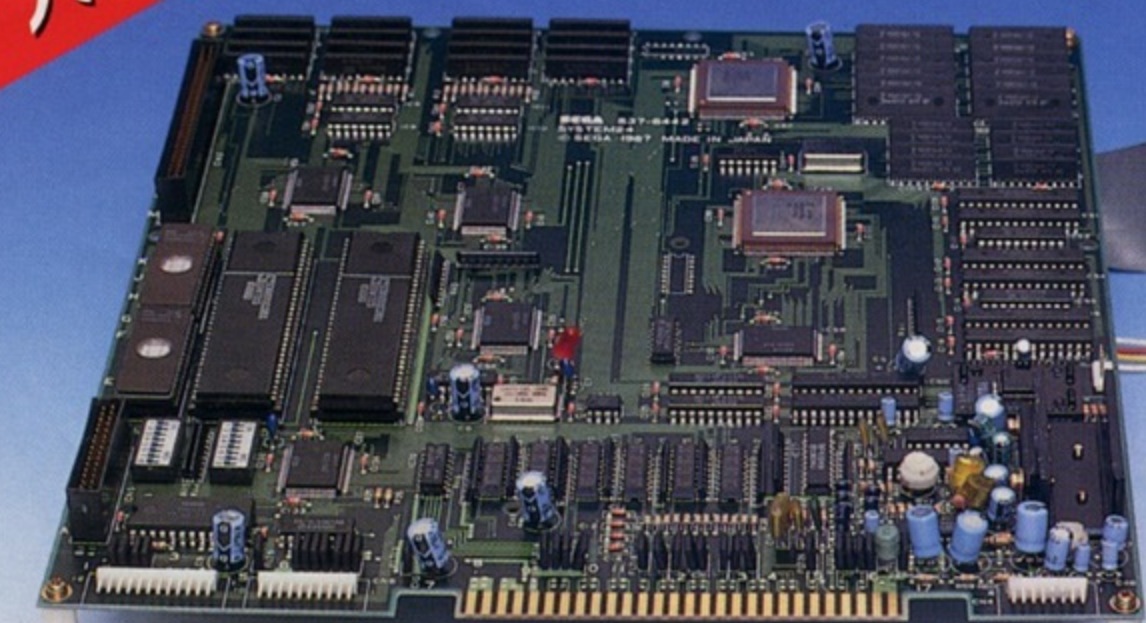

FEATURES

- The comical setting & action strongly appeal to those fans who still are not fully satisfied with the conventional shooting game.
- State-of-the-art computer graphics bring an unbelievable vividness to the characters and background scenery, a feature which greatly contributes to creating an enjoyable atmosphere which is sure to attract young female customers.
- It utilizes the SEGA "SYSTEM 24" MOTHER BOARD which excels in horizontal resolution, beautiful graphics and extremely clear sound. Installing 1 or more of these highly popular units in your amusement center is sure to increase the arcade's overall play and income.

SPECIFICATIONS: Horizontal screen, 2 players side by side.
CONTROL PANEL: 2 JOYSTICKS and 4 buttons.

驚異の
ハイビジュアル

次世代ゲームソフト セガ・マザーボード システム24

解像度が驚異的にアップ

高容量のフロッピーディスクと高解像度特殊モニターとの組み合わせで、水平解像度65%向上、垂直解像度50%向上(通常のモニター比)、より緻密なグラフィックを提供できます。(3.5インチ、アンフォーマット2Mbyte)