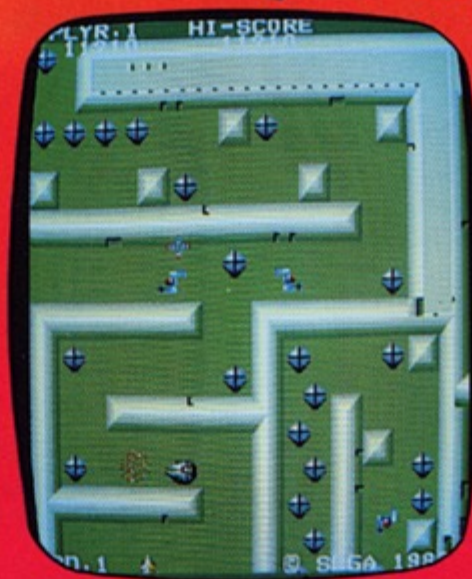

WICO[®]
THE SOURCE[™]

STRIKES AGAIN

WITH

REGULU[™]

CONVERSION KIT

By **SEGA**[®]

- Adaptable To Any Vertical Raster Scan Monitor
- Complete Printed Circuit Board
- Complete Cable Harness
- R.F. Cage
- Player One & Two Buttons
- Wico Power Grip (Wired)
- Colorful Kodak® Control Panel & Marquee
- Colorful Vinyl Cabinet Side Graphics
- Complete Mounting Hardware
- Instruction Booklet
- Game Has Optional Bonus Features Operator Controlled
- License Seal
- Registration Card

© COPYRIGHTED SEGA ENTERPRISES 1983

® Registered Trademark Of Eastman Kodak

© 1984 WICO CORPORATION

The Player Tank enters into the "Mechanical Animal Zone" which is full of mystery . . . there is no returning. While advancing through the various spectacular scenes, the Player Tank encounters the unbelievably fierce attack of the "Mechanical Animal Corps". The enemy's enormous fortress suddenly appears! This is an adventure science fiction game.