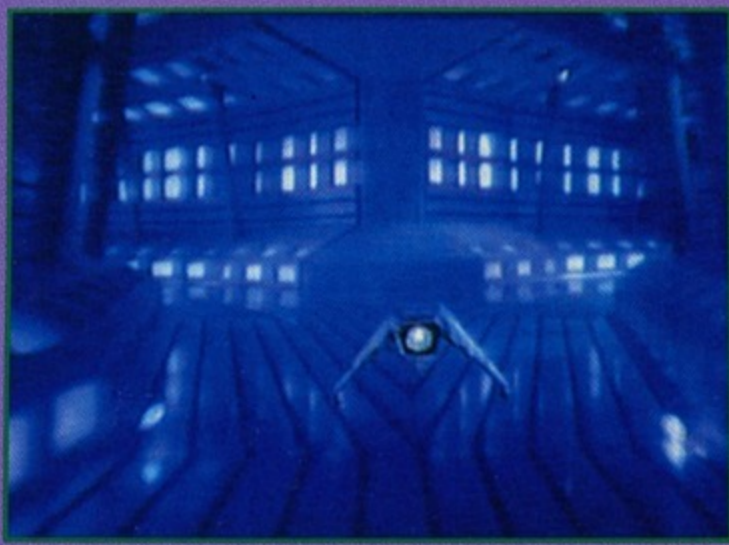

blast off

Cabinet Specs

72⁵/₈" Height

24⁵/₈" Width

22¹⁵/₁₆" Depth

Bally Midway blasts off the launching pad with its newest space shoot-out—Galaxy Ranger. Spectacular special effects consume the player, transforming him into a modern space cowboy riding through a universe of danger, thrills and excitement. Armed with a trusty laser-cannon the player battles through a nearly endless series of hazards for a chance to take on the ominous Alien Battle-Cruiser. A quick eye and sure aim separates the Galaxy Ranger from oblivion as he rockets across hostile deserts, through tunnels bristling with death-dealing lasers, over heavily defended alien cities and in astro-dogfights with lethal enemy space fighters.

Galaxy Ranger is a space fantasy all players can enjoy. A base/clock feature gives every player a minimum amount of game time controlled by an operator-adjusted switch. When the timer expires, the player continues on "bases" earned during timed play. Combined with the fast action of Galaxy Ranger's game play, this delivers greater earning life than "memory-type" video disc games. Galaxy Ranger's proven hardware and software systems prepared by craftsmen at Bally Midway and Sega keep downtime low and earnings up. And of course, Galaxy Ranger is backed by our industry-renowned service and parts network. So take a ride with the Galaxy Ranger and fill your saddlebags with profits.

Galaxy Ranger is engineered and designed by Sega. Manufactured under license by Bally Midway Mfg. Co. TM and Copyright 1984 Sega.

© 1984 Bally Midway Mfg. Co.

Bally MIDWAY MFG. CO.

10601 W. Belmont Avenue
Franklin Park, Illinois 60131
Telephone (312) 451-9200

PRINTED IN U.S.A.