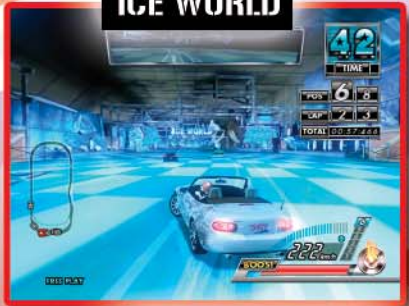

© SEGA
POWERED BY:
LINDBERGH™

★ 9 LICENSED CARS
9 SPECIAL CHARACTERS
LINKABLE UP TO 4 PLAYERS
5 STAGES, SLIP CIRCUIT, JAKE'S WORLD, SUNSHINE COAST, RUMBLING VOLCANO, HIDDEN STAGE (ON TIME RELEASE)

RAGE TRAILERS

ICE WORLD

SLEDGEHAMMER

★ WATCH OUT FOR TRAPS ON EACH COURSE - PLAYERS CAN USE THEM TO GAIN AN ADVANTAGE

USE "BOOST IN MOTION" STRATEGICALLY TO LOSE YOUR RIVALS!

PLAYERS RECEIVE A PASSWORD AFTER COMPLETING 3 STAGES TO CUSTOMIZE THEIR CAR!