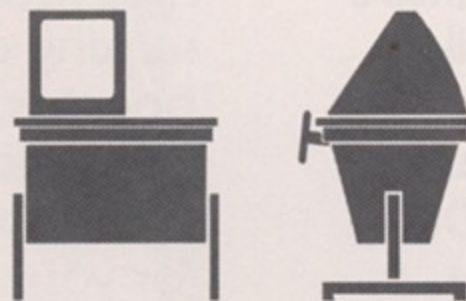

For more information on MONACO GP or other Gremlin games, contact your nearest Gremlin/Sega distributor or call (714) 277-8700.

MONACO GP[®]

Controls

MONACO GP player controls include a padded racing steering wheel. A stick-shift lever to increase the RPM's. A responsive accelerator pedal. Even a full complement of working instrument gauges!

Cabinet Models

The MONACO GP Cockpit cabinet is built for player appeal. Its contoured bucket seat gives an exciting race car feeling. And the colorful racing graphics are a real eye-grabber.

27 1/2"W x 59"H x 67"D
69.85cmW x 149.86cmH x 170.18cmD
120V - 200W - 50-60Hz
20" color CRT
330 lbs./150 kg.