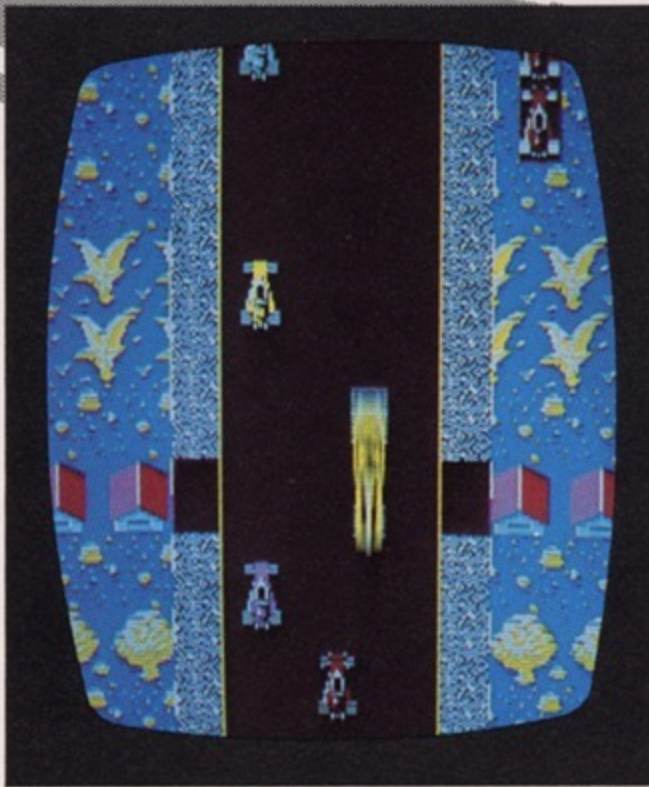

It's the hottest selling new game in the world: MONACO GP! With a proven track record. All-new high speed video excitement for your players. And proven income for you.

MONACO GP's got dramatic stereo sound, to make your players feel surrounded by speeding race cars.