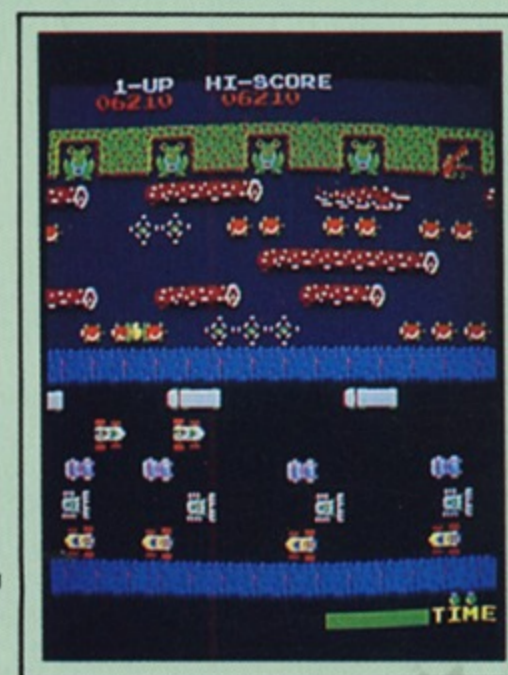

FROGGER KEEPS THINGS HOPPING.

The object of the game is to guide Frogger home in 60 beats of the clock or less, without getting hit by cars, drowned or eaten alive by slimy creatures that slither through the river.

Frogger must dart between cars and trucks on a five lane highway, ride on diving turtles and hop on rolling logs to get home. In advanced rounds, Frogger encounters deadly snakes, otters and crocodiles.

Ten points are scored for each safe hop. Landing home

earns 50 points, and if Frogger makes it home with time to spare, 10 points are added for each beat saved.

Frogger earns bonus points by rescuing a lady frog from a log and giving her a lift home. Two hundred bonus points are scored when Frogger catches and eats flying insects and also if he lands at home where a fly is buzzing. Filling every home with happy frogs awards 1,000 bonus points for a job well done!

Take a leap for the good life

with Frogger, available in the upright and cocktail models. For more information, contact your local Sega/Gremlin distributor.

GREMLIN INDUSTRIES, INC., 8401 Aero Drive, San Diego, CA 92123, TLX: 910-355-1621 • **SEGA EUROPE, LTD.**, 15 Old Bond Street, Mayfair, London, England W1X 30B, TLX: 847777 • **SEGA ENTERPRISES, INC.**, One Century Plaza, 2029 Century Park East, Ste. 2920, Los Angeles, CA 90067, TLX: 688433 • **SEGA ENTERPRISES LTD.**, # 2-12 Chome Haneda, Ota-Ky, Tokyo, Japan.

FROGGER™