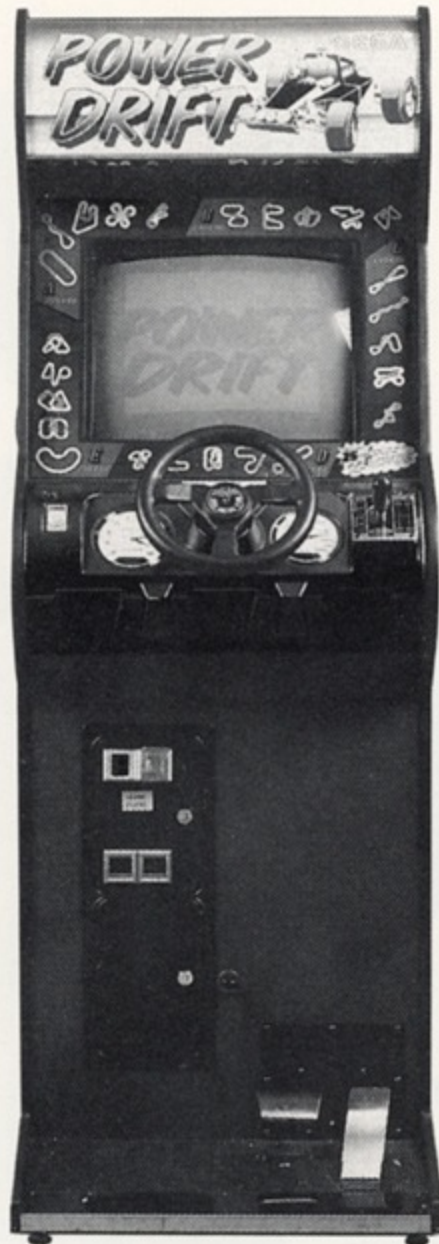

POWER DRIFT™

SPECIFICATIONS

	DELUXE	UPRIGHT TYPE
Outer Dimensions:	80.7 in., 205 cm. (D) 48.4 in., 123 cm. (W) 66.1 in., 168 cm. (H)	37 in., 94 cm. (D) 24.9 in., 63 cm. (W) 71.3 in., 181 cm. (H)
Weight:	705 lbs., 320 kg.	307 lbs., 140 kg.
Microprocessors:	16-bit (12.5 MHz) x 3; 8-bit x 2	16-bit (12.5 MHz) x 3; 8-bit x 2
Color Display Capacity:	32,000 colors	32,000 colors
Program Memory Capacity:	1 MB	1 MB
Graphic Memory Capacity:	4.5 MB	4.5 MB
Monitor:	26 inch	19 inch
Stereo Sound:	DA sound system, 750 KB	DA sound system, 750 KB
Stereo Music:	FM sound source	FM sound source
Speakers:	4 in., 10 cm., 15W x 2	4 in., 10 cm., 15W x 2
Power Supply:	100 V AC 500 W	100 V AC 175 W

IMPORTANT FEATURES

- Oversize 3-D graphics with triple-axis point-of-view.
- Deluxe Model features realistic seat/cockpit that banks up to 20°.
- Both models feature 2-speed shifter, accelerator pedal, and foot brake.
- Players choose between 12 drivers and five difference race courses. Each game play has five stages.
- Both models offer continuous play.

Design and specifications subject to change without notice.

SEGA®

SEGA Enterprises, Inc. (USA)
2149 Paragon Drive
P.O. Box 610550
San Jose, CA 95161-0550
Tel.: (408) 435-0201
Fax: (408) 435-0294

Sega Enterprises, Ltd.
2-12, Haneda 1-chome,
Ota-Ku, Tokyo 144 Japan
Tel.: (03) 743-7438
Fax: (03) 743-5539
Tlx.: J22357 SEGASTAR

Sega Europe Limited
410-420 Rayners Lane
Pinner, Middx, HA5
5DY, England
Tel.: 01-868-2331
Tlx.: 893501 SEGAUK G
Fax: 01-429-3137

DISTRIBUTED BY: