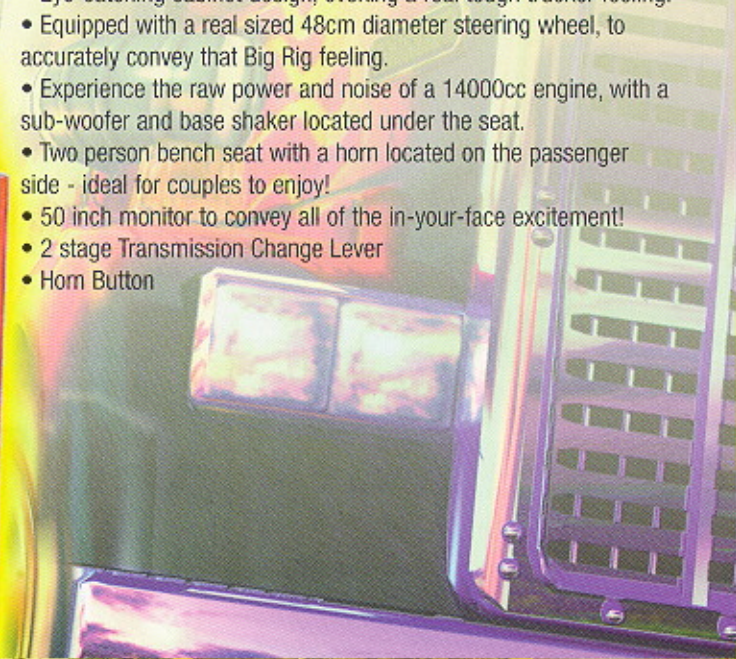

Technical Advice

- Travel on the regular highways. Taking into consideration the road and traffic conditions, safely and smoothly overtake. Use caution! The heavier your cargo is, the slower your acceleration and braking.
- Press the horn button located in the centre of the steering wheel and in front of the passenger seat to clear slow moving traffic off the road!
- Hit the cars to get a three second Time Bonus.
- Drive behind other large trucks to enter their Slip Stream, increasing your trucks acceleration and top speed. (Slip- Stream) will be displayed on the screen.
- Eye-catching cabinet design, evoking a real tough trucker feeling.
- Equipped with a real sized 48cm diameter steering wheel, to accurately convey that Big Rig feeling.
- Experience the raw power and noise of a 14000cc engine, with a sub-woofer and base shaker located under the seat.
- Two person bench seat with a horn located on the passenger side - ideal for couples to enjoy!
- 50 inch monitor to convey all of the in-your-face excitement!
- 2 stage Transmission Change Lever
- Horn Button