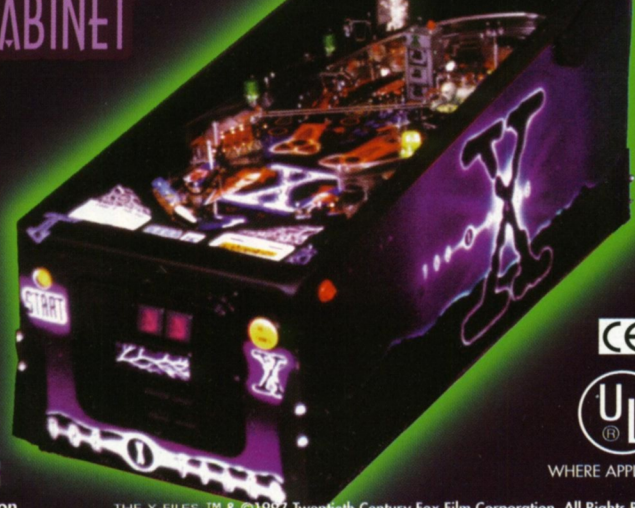

BACKGLASS ARTWORK

FRAMED IN THE SEGA SHOWCASE™ BACKBOX CABINET

TAKING PINBALL INTO THE NEXT CENTURY!™

DIMENSIONS HEIGHT: 78" WIDTH: 28" DEPTH: 54" WEIGHT: 250 LBS.

Game Subject to Change Without Notification