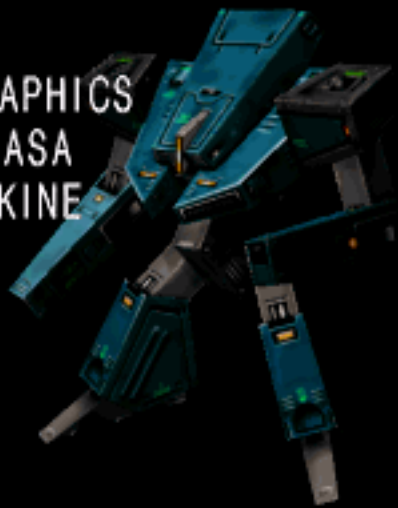

MAIN PLANNER
RYUTARO NONAKA

PLANNER

KATSUNORI YAMAJI

HIDEKI ANBO

ADDITIONAL GRAPHICS
AKIO SETSUMASA
NORIHIRO SEKINE

SOUND DESIGNER
JUN SENOUE
ATSUMU MIYAZAWA
YOSHIAKI KASHIMA
TERUHIKO NAKAGAWA
TATSUYA KOUZAKI