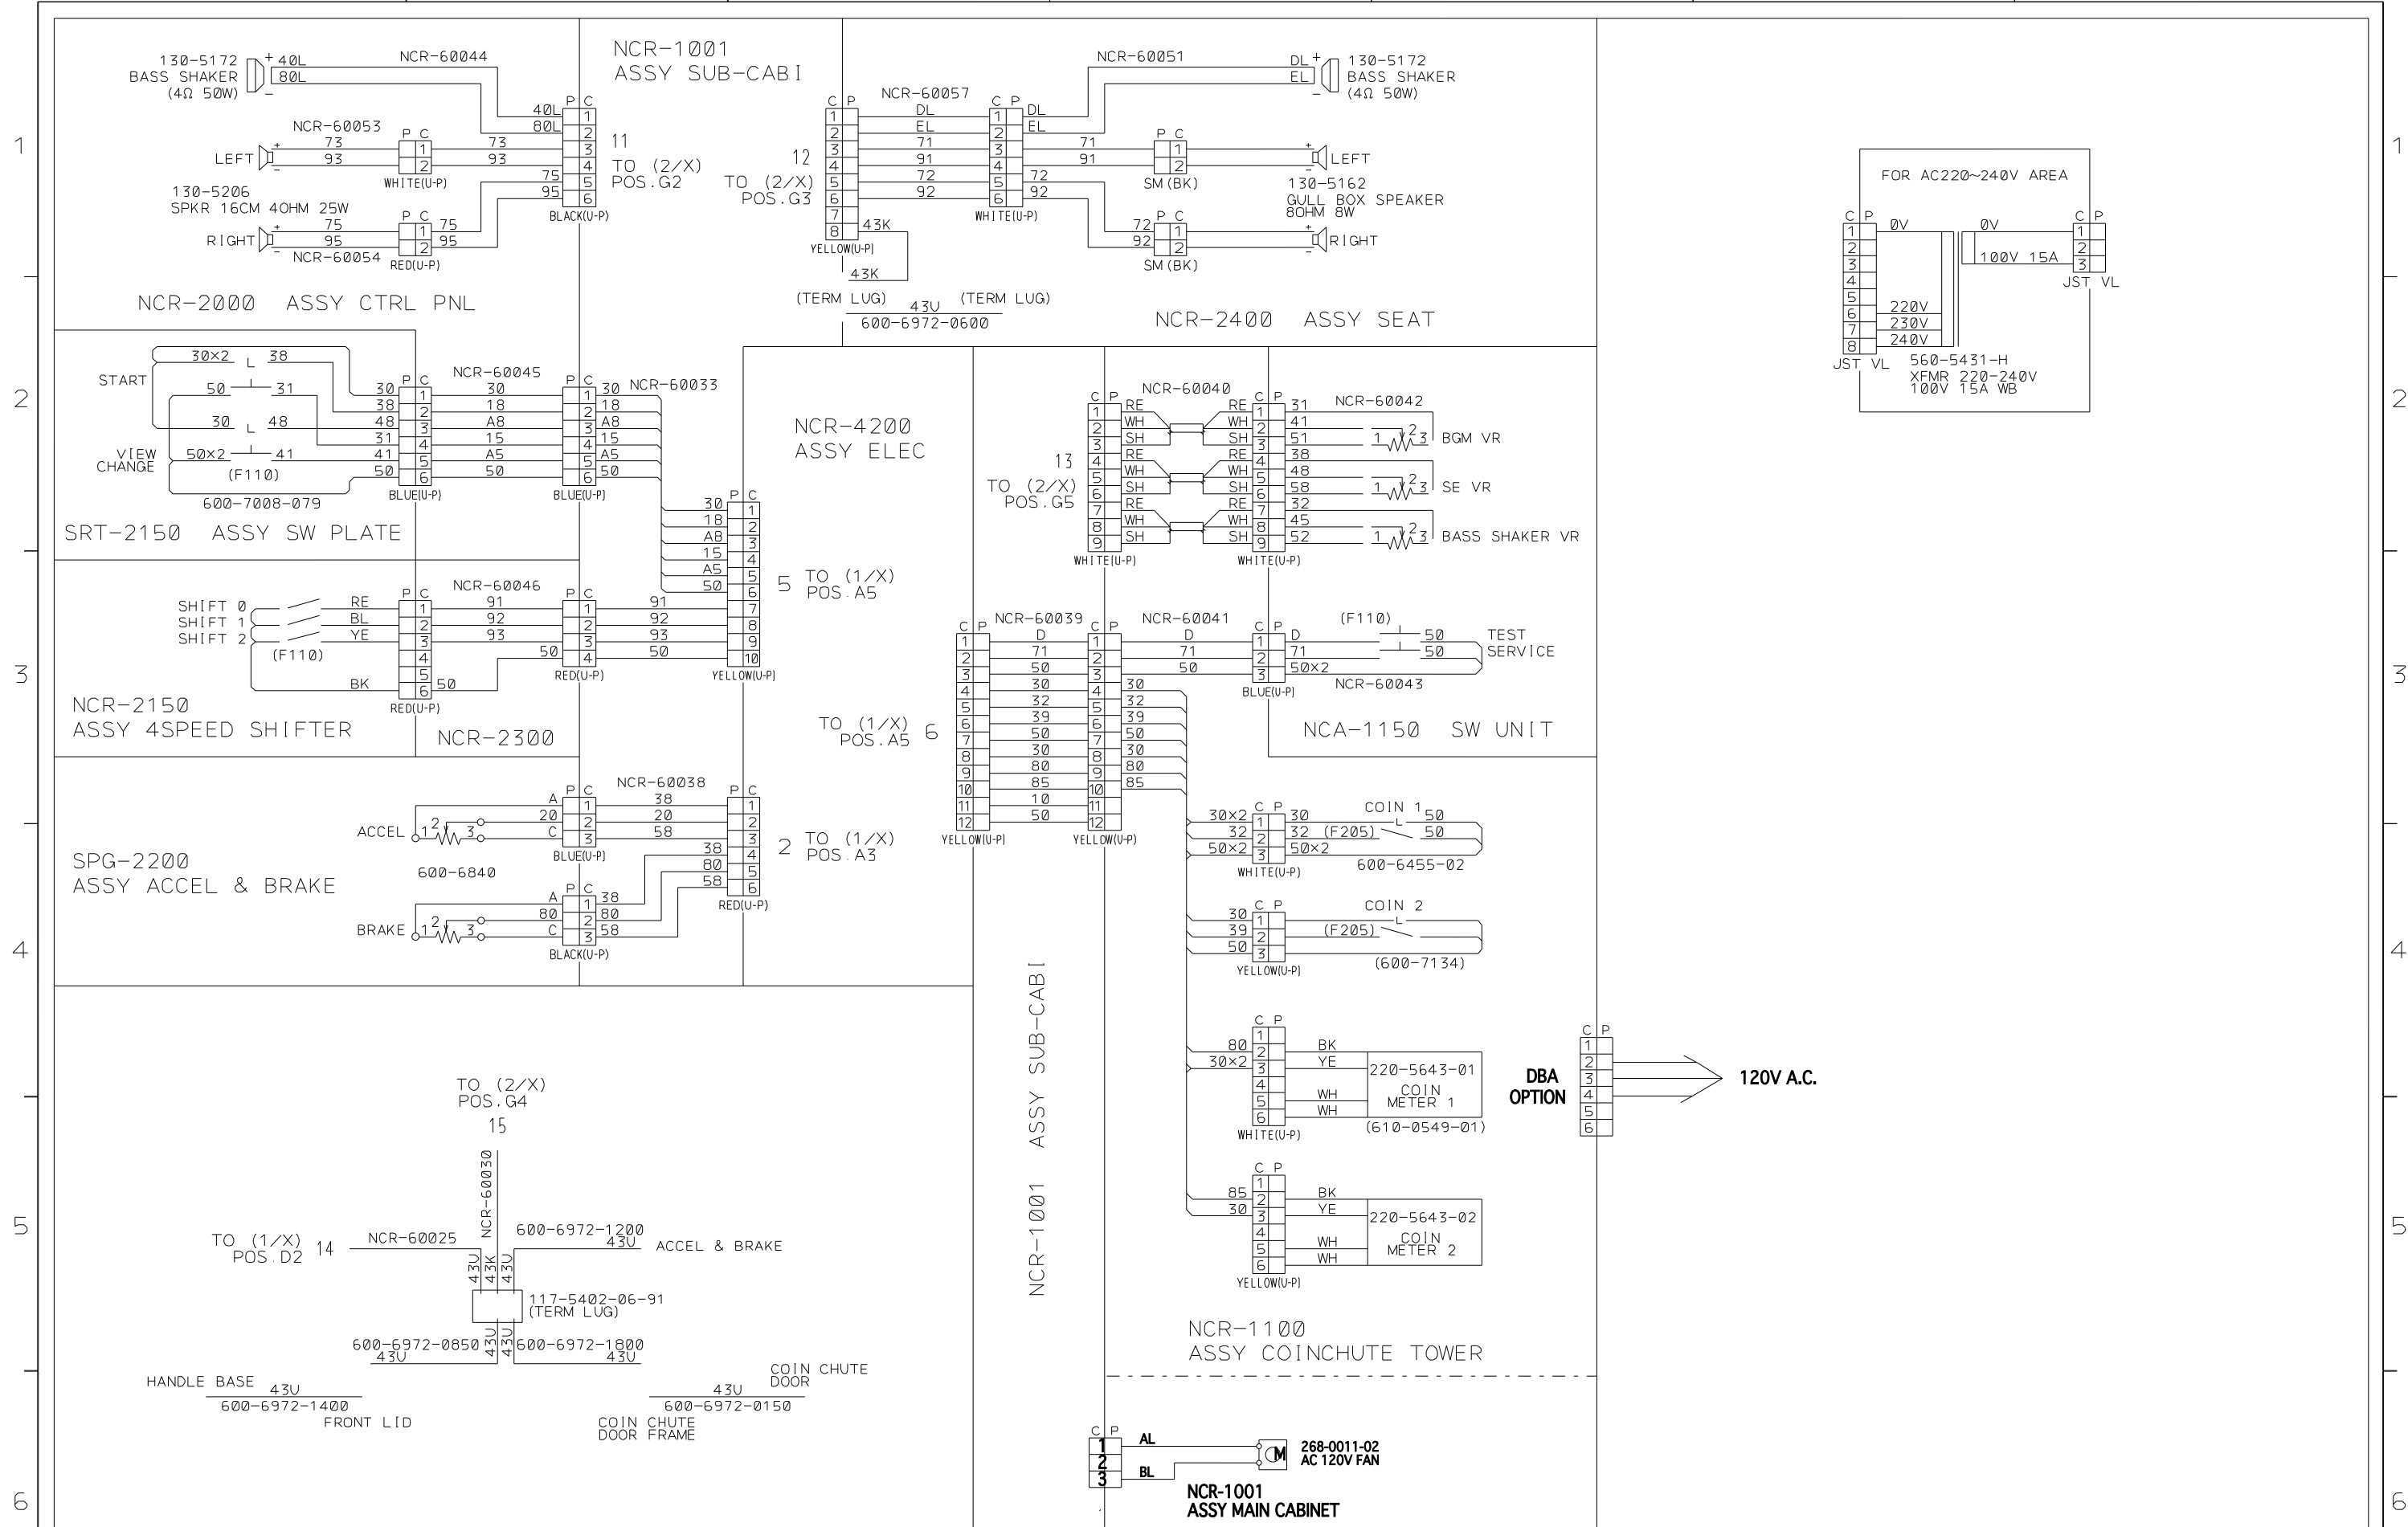

8	BLACK		50L	WHITE AWG20
7	ORANGE	E	51	WHITE RED
5	WHITE	D	50	WHITE
4	GREEN	C		EXAMPLE
3	YELLOW	B	U	AWG16 UL1015
2	BLUE	A	K	AWG18 UL1015
1	RED		L	AWG20 UL1007
				AWG22 UL1007

設計	製図	検図	承認

SEGA	SEGA ENTERPRISES, LTD.	THIS DRAWING WILL IN NO WAY BE COPIED. 許可なく複写 TO BE RETURNED ON DEMAND. 複製等厳禁
EA SPORTS NASCAR ARCADE DX	2000/7/5	DGM-0091 (1/x)
ALTERATION	WIRE COLOR	TOP-ASS'Y

8	BLACK		50L	WHITE	AWG20
7	ORANGE	E	51	WHITE	RED
5	WHITE	O	50	WHITE	
4	GREEN	C			EXAMPLE
3	YELLOW	B	U	AWG16	UL1015
2	BLUE	A	K	AWG18	UL1015
1	RED	9	L	AWG20	UL1007
				AWG22	UL1007

設計	製図	検図	承認

200-5788-31	PROJECTION DSPL T 50TYPE 31K
200-5799-31	PROJECTION DSPL M 50TYPE 31K

SEGA SEGA ENTERPRISES, LTD. THIS DRAWING WILL IN NO WAY BE COPIED. 許可なく複写 TO BE RETURNED ON DEMAND. 複製等厳禁

EA SPORTS NASCAR ARCADE DX 2000/7/5 DGM-0091 (2/X)

DESCRIPTION DIAGRAM No.

8	BLACK		50L	WHITE AWG20
7	ORANGE	E	51	WHITE RED
6	WHITE	D	50	WHITE
5	WHITE	D		PURPLE
4	GREEN	C		BROWN
3	YELLOW	B	U	AWG16 UL1015
2	BLUE	A	K	AWG18 UL1015
1	RED	9	L	AWG20 UL1007
				AWG22 UL1007