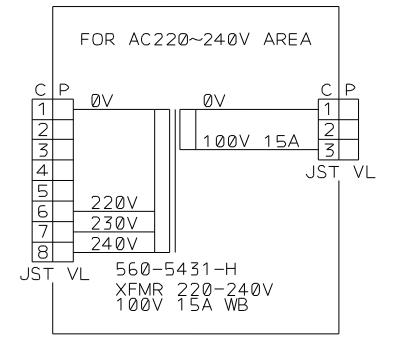

8	BLACK		50L	WHITE	AWG20
7	ORANGE	E	51	WHITE	RED
5	WHITE	O	50	WHITE	
4	GREEN	C			EXAMPLE
3	YELLOW	B	U	AWG16	UL1015
2	BLUE	A	K	AWG18	UL1015
1	RED	9	L	AWG20	UL1007
				AWG22	UL1007

設計	製図	検図	承認

200-5788-31	PROJECTION DSPL T 50TYPE 31K
200-5799-31	PROJECTION DSPL M 50TYPE 31K

SEGA SEGA ENTERPRISES, LTD. THIS DRAWING WILL IN NO WAY BE COPIED. 許可なく複写 TO BE RETURNED ON DEMAND. 複製等厳禁

EA SPORTS NASCAR ARCADE DX 2000/7/5 DGM-0091 (2/X)

DESCRIPTION DIAGRAM No.

8	BLACK		50L	WHITE AWG20
7	ORANGE	E	51	WHITE RED
6	WHITE	D	50	WHITE
5	WHITE	D		PURPLE
4	GREEN	C		BROWN
3	YELLOW	B	U	AWG16 UL1015
2	BLUE	A	K	AWG18 UL1015
1	RED	9	L	AWG20 UL1007
				AWG22 UL1007