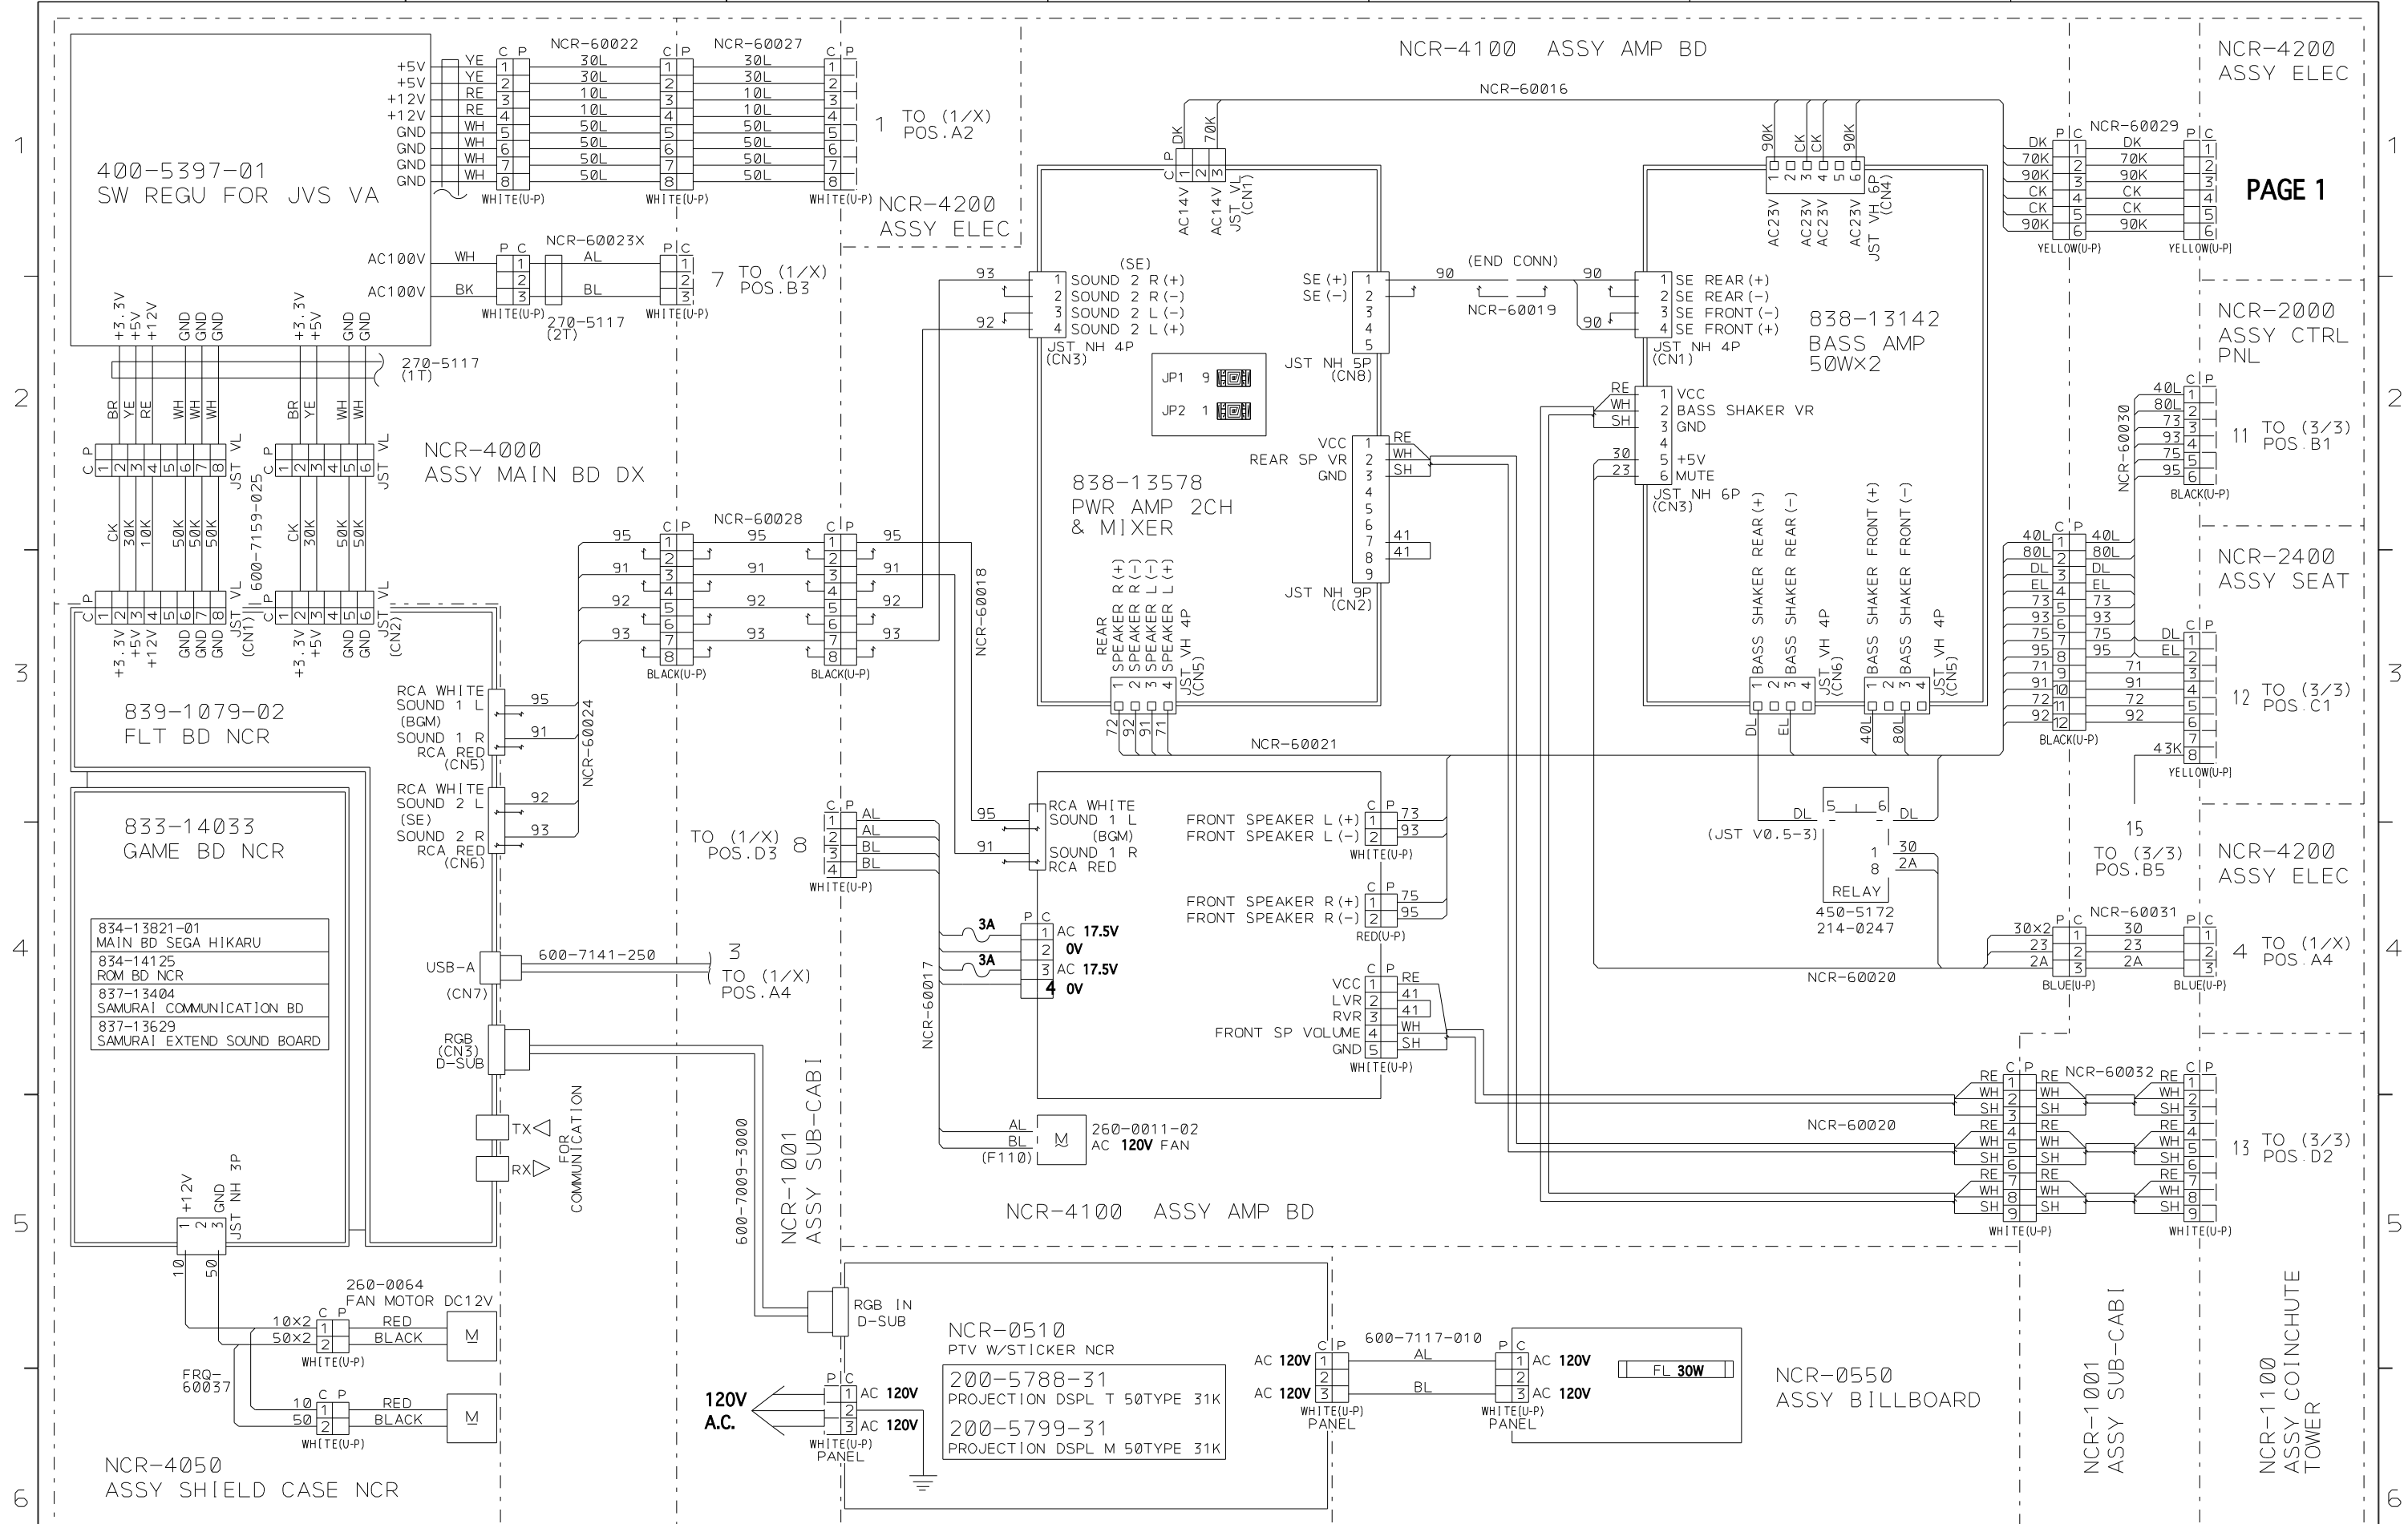

8	BLACK		50L	WHITE AWG20
7	ORANGE	E	51	WHITE RED
5	WHITE	D	50	WHITE
4	GREEN	C		EXAMPLE
3	YELLOW	B	U	AWG16 UL1015
2	BLUE	A	K	AWG18 UL1015
1	RED		L	AWG20 UL1007
				AWG22 UL1007

設計	製図	検図	承認

SEGA	SEGA ENTERPRISES, LTD.	THIS DRAWING WILL IN NO WAY BE COPIED. 許可なく複写 TO BE RETURNED ON DEMAND. 複製等厳禁
EA SPORTS NASCAR ARCADE DX	2000/7/5	DGM-0091 (1/x)
ALTERATION	WIRE COLOR	TOP-ASS'Y

8	BLACK		50L	WHITE	AWG20
7	ORANGE	E	51	WHITE	RED
5	WHITE	O	50	WHITE	
4	GREEN	C			EXAMPLE
3	YELLOW	B	U	AWG16	UL1015
2	BLUE	A	K	AWG18	UL1015
1	RED	9	L	AWG20	UL1007
				AWG22	UL1007

設計	製図	検図	承認

200-5788-31	PROJECTION DSPL T 50TYPE 31K
200-5799-31	PROJECTION DSPL M 50TYPE 31K

SEGA SEGA ENTERPRISES, LTD. THIS DRAWING WILL IN NO WAY BE COPIED. 許可なく複写 TO BE RETURNED ON DEMAND. 複製等厳禁

EA SPORTS NASCAR ARCADE DX 2000/7/5 DGM-0091 (2/X)

DESCRIPTION DIAGRAM No.

8	BLACK		50L	WHITE AWG20
7	ORANGE	E	51	WHITE RED
6	WHITE	D	50	WHITE
5	WHITE	D		PURPLE
4	GREEN	C		BROWN
3	YELLOW	B	U	AWG16 UL1015
2	BLUE	A	K	AWG18 UL1015
1	RED	9	L	AWG20 UL1007
				AWG22 UL1007