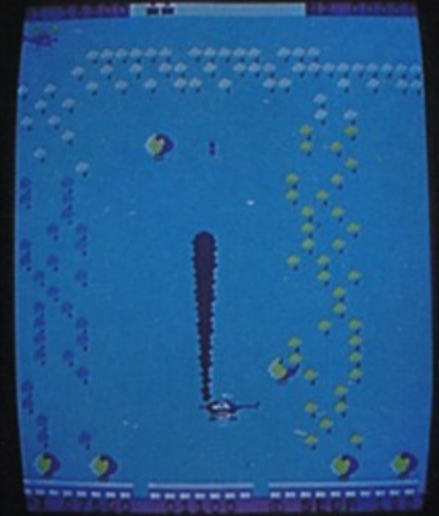

Aerial Fight Scene

SEGA / Gremlin