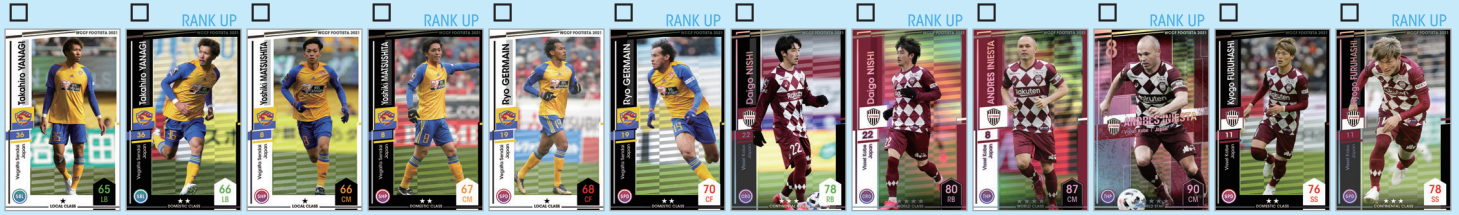

Takuya OKAMOTO

TARIK

Kai SHIBATO

Takahiro SEKINE

Shinzo KOROKI

2021 LINEUP

Takahiro YANAGI

Yoshiki MATSUSHITA