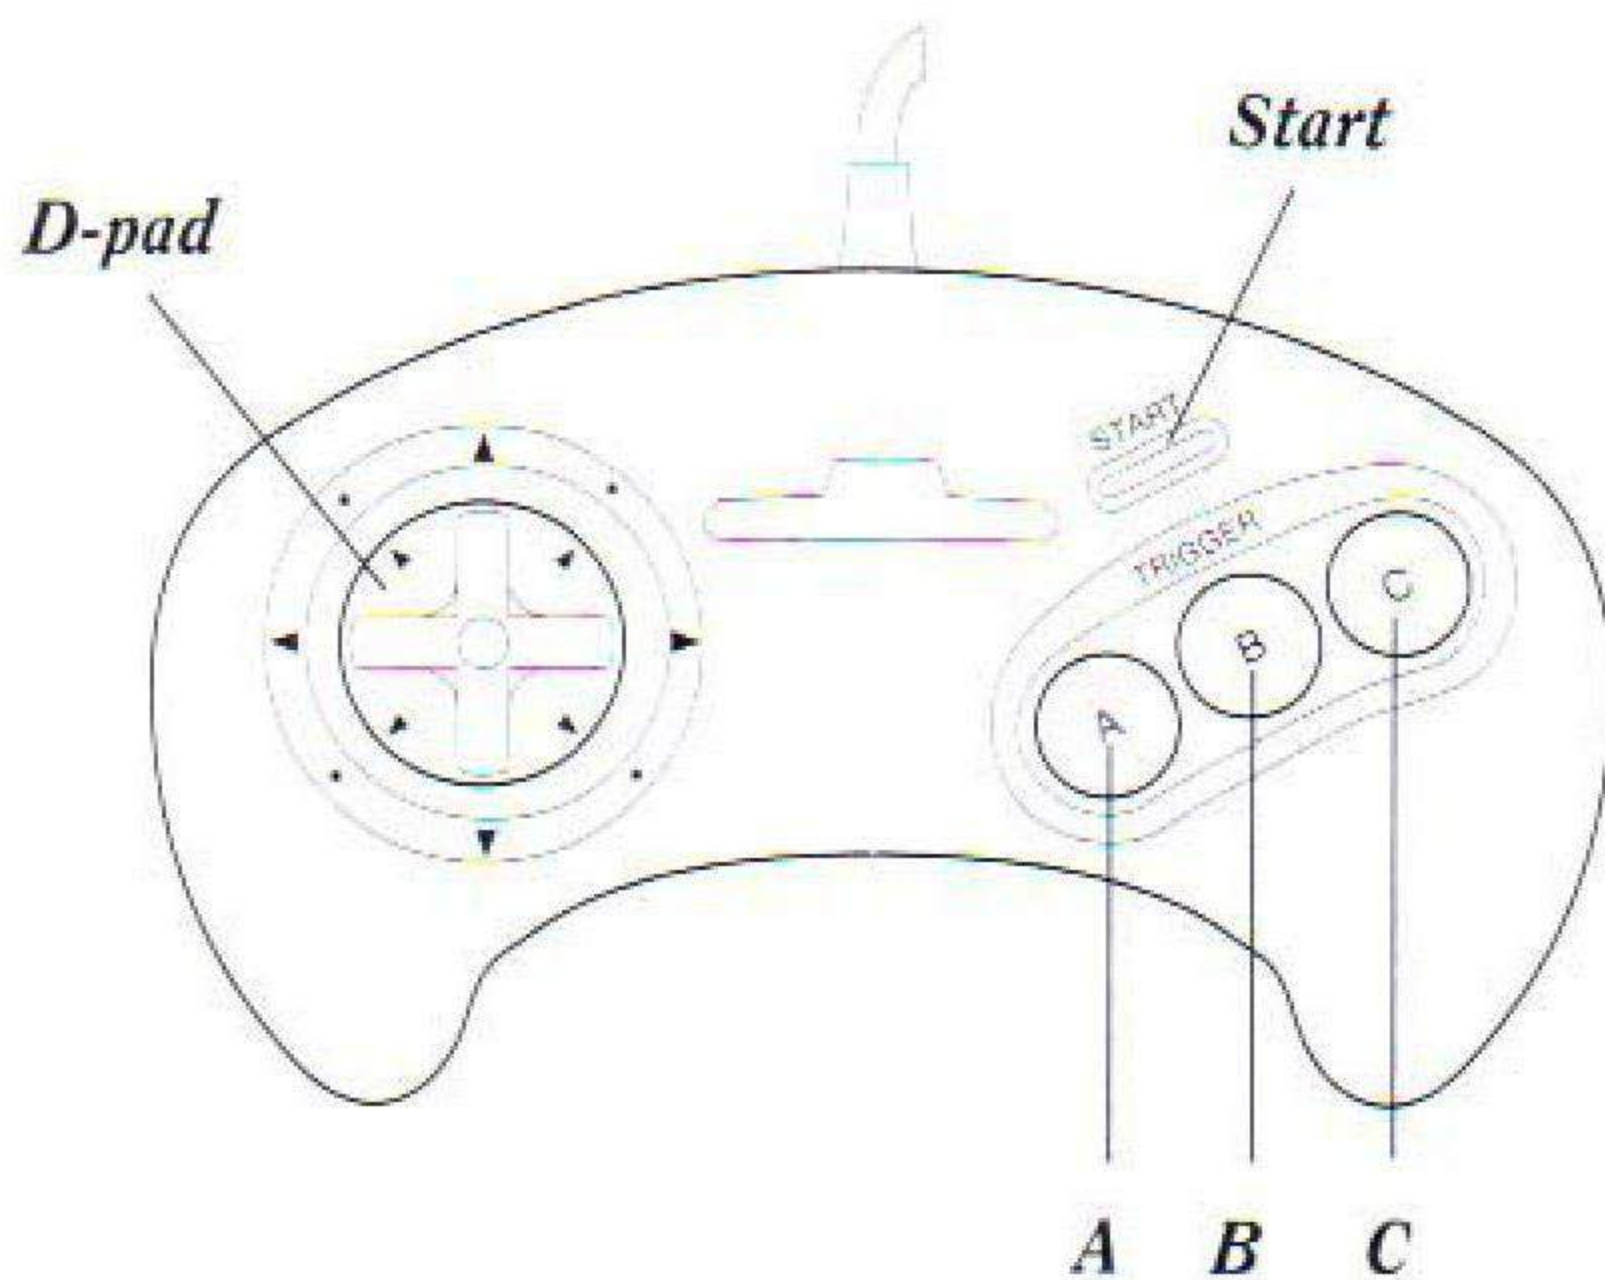

Starting the Game

1. Turn OFF the power switch on your Sega™ Genesis™. **Never insert or remove a game cartridge when the power is on.**
2. Make sure a Controller is plugged into the port labeled Control 1 on the Genesis Console.
3. Insert the game cartridge into the slot on the Genesis. To lock the cartridge in place, press firmly.
4. Turn ON the power switch.
The Electronic Arts® logo appears (if you don't see it, begin again at step 1)

Command Summary

PITCHING

Position Pitcher
Throw Pitch

D-Pad **left/right**
C (see Pitch Types)

Pitch Types

Fast Ball
Sinker
Curve to Left
Curve to Right

C + D-Pad down
C + D-Pad up
C + D-Pad left
C + D-Pad right