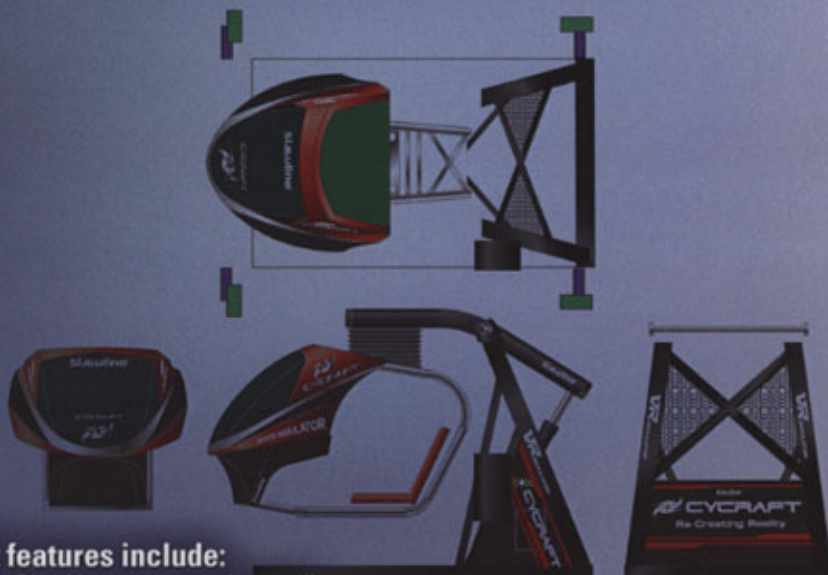

## Cycraft features include:

- Sega's ClubKart game software\*
- Proprietary *INVERTED 3 DOF* electric motion system
- Linkable to 8 cabinets\*\*
- Easy installation requiring no anchoring
- Force feed back steering
- Safety foot sensors stop motion if player gets out during game play
- 29" flat panel VGA monitor
- 4 speaker surround sound with a subwoofer for added depth