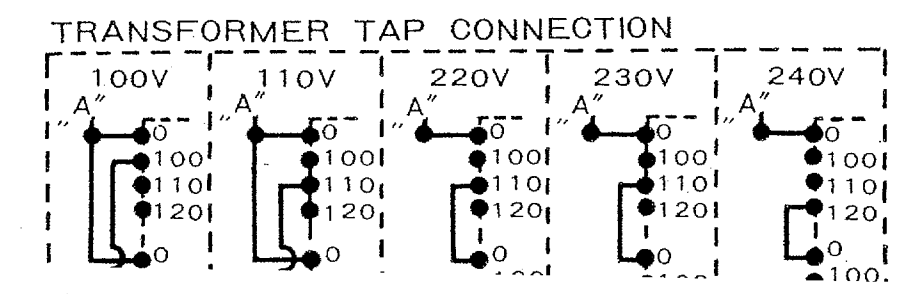

SEGA SINGLE UNIT PERISCOPE (100V ~ 240V 50 ~ 60)

SEGA SINGLE UNIT PERISCOPE
(100v - 240V - 50 - 60 CYCLES)

WIRE COLOR CODE	
10 RED	A PINK
20 BLUE	B SKY BLUE
30 YELLOW	C BROWN
40 GREEN	D PURPLE
50 WHITE	E BLUE WHITE
60 ORANGE	F BLUE ORANGE
70 ORANGE	G YELLOW RED
80 RI ACK	H YELLOW RED
	I WHITE GREEN
	J WHITE MAROON
	K WHITE BLACK
	L MAROON
	M LARGE WIRE
	N JUMPER WRE

- CAM SWITCH SHOWS IN REST POSITION.
 - CAM SWITCH #2 BEING
 - CAM MOUNT IN REST POSITION
- C.S. COURSE SELECTION.

WATTS					
VOLTAGE (V)	100	110	220	230	240
STAND-BY (W)		185	195	200	