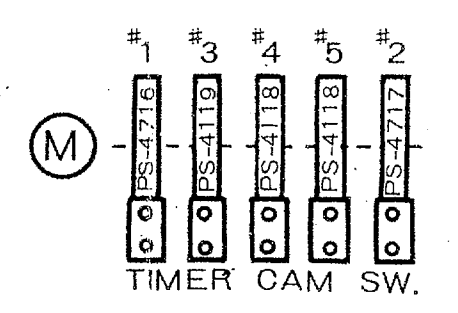

SEGA SINGLE UNIT PERISCOPE (100V ~ 240V 50 ~ 60)

SEGA SINGLE UNIT PERISCOPE
(100v - 240V - 50 - 60 CYCLES)

WIRE COLOR CODE	
10 RED	A PINK
20 BLUE	B SKY BLUE
30 YELLOW	C BROWN
40 GREEN	D PURPLE
50 WHITE	E BLUE WHITE
60 ORANGE	F BLUE ORANGE
70 ORANGE	G YELLOW RED
80 RI ACK	H YELLOW RED
	I WHITE GREEN
	J WHITE MAROON
	K WHITE BLACK
	L MAROON
	M LARGE WIRE
	N JUMPER WRE

- CAM SWITCH SHOWS IN REST POSITION.
 - CAM SWITCH #2 BEING
 - CAM MOUNT IN REST POSITION
- C.S. COURSE SELECTION.

WATTS					
VOLTAGE (V)	100	110	220	230	240
STAND-BY (W)		185	195	200	