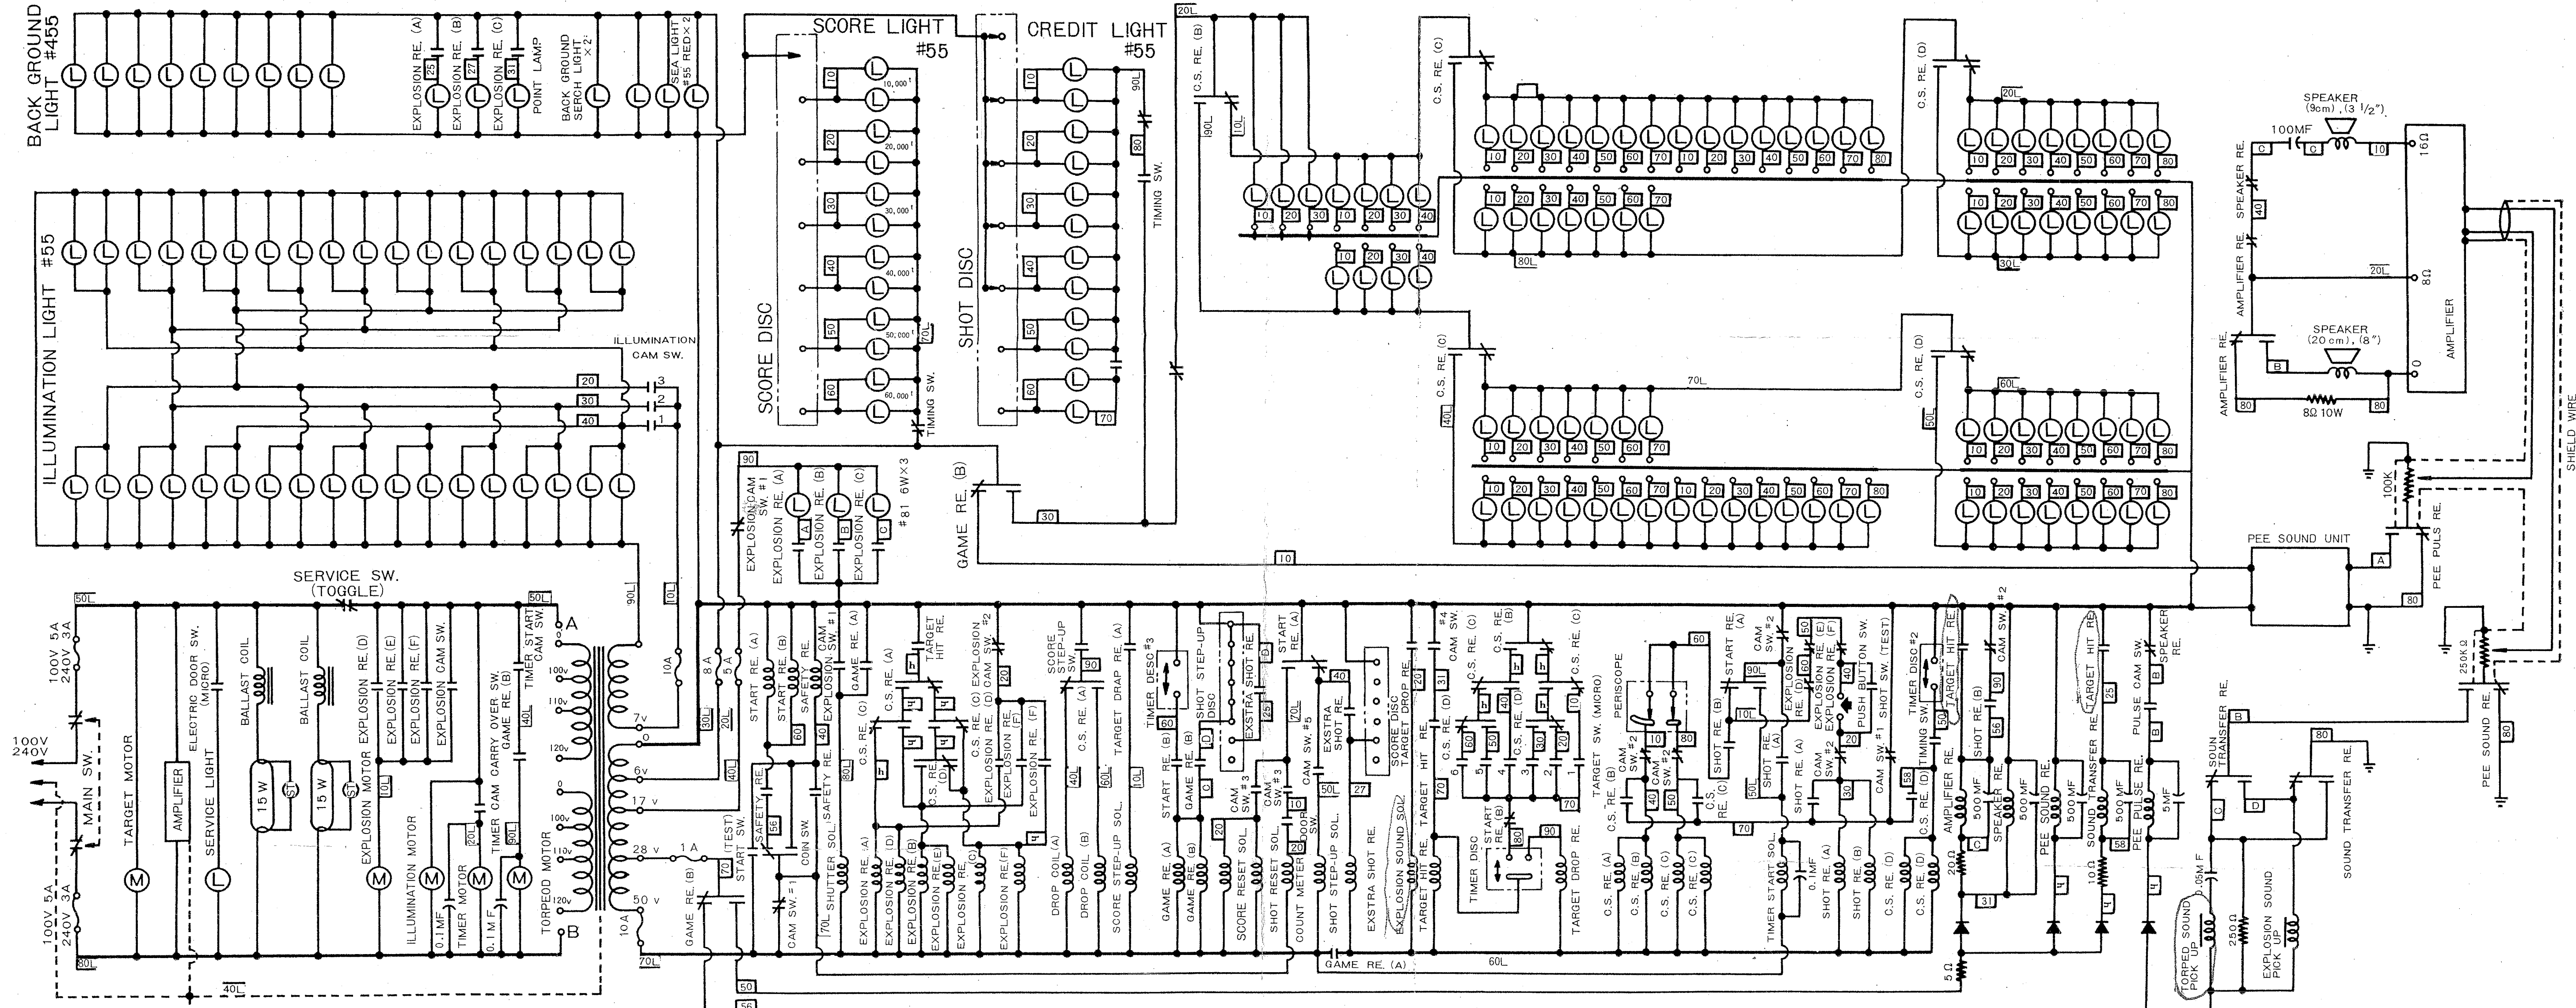

SEGA SINGLE UNIT PERISCOPE (100V ~ 240V 50 ~ 60)

SEGA SINGLE UNIT PERISCOPE
(100v - 240V - 50 - 60 CYCLES)

WIRE COLOR CODE	
10 RED	A PINK
20 BLUE	B SKY BLUE
30 YELLOW	C BROWN
40 GREEN	D PURPLE
50 WHITE	E BLUE WHITE
60 ORANGE	F BLUE ORANGE
70 ORANGE	G YELLOW RED
80 RI ACK	H YELLOW RED
	I WHITE GREEN
	J WHITE MAROON
	K WHITE BLACK
	L MAROON
	M LARGE WIRE
	N JUMPER WRE

- CAM SWITCH SHOWS IN REST POSITION.
 - CAM SWITCH #2 BEING
 - CAM MOUNT IN REST POSITION
- C.S. COURSE SELECTION.

WATTS					
VOLTAGE (V)	100	110	220	230	240
STAND-BY (W)		185	195	200	