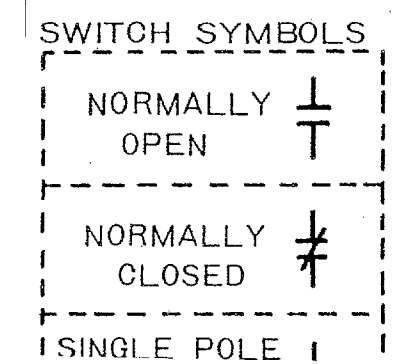

SEGA SINGLE UNIT PERISCOPE (100V ~ 240V 50 ~ 60)

SEGA SINGLE UNIT PERISCOPE
(100v - 240V - 50 - 60 CYCLES)

WIRE COLOR CODE	
10 RED	A PINK
20 BLUE	B SKY BLUE
30 YELLOW	C BROWN
40 GREEN	D PURPLE
50 WHITE	E BLUE WHITE
60 ORANGE	F BLUE ORANGE
70 ORANGE	G YELLOW RED
80 RI ACK	H YELLOW RED
	I WHITE GREEN
	J WHITE MAROON
	K WHITE BLACK
	L MAROON
	M LARGE WIRE
	N JUMPER WRE

- CAM SWITCH SHOWS IN REST POSITION.
 - CAM SWITCH #2 BEING
 - CAM MOUNT IN REST POSITION
- C.S. COURSE SELECTION.

WATTS					
VOLTAGE (V)	100	110	220	230	240
STAND-BY (W)		185	195	200	