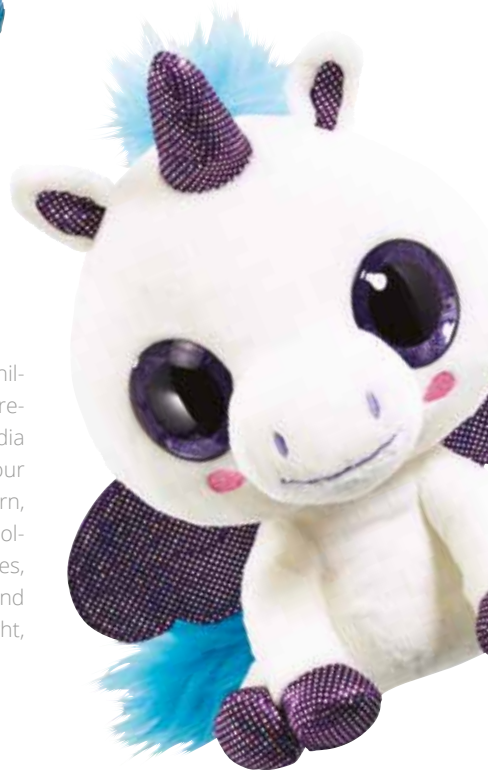

*I feel like a*  
**Unicorn**

**312280**

I Feel Like A Unicorn

*Approx. 20cm / 3 Asst / 48pcs*

The legendary unicorn has captured the imagination of children since ancient times. Today unicorns have seen a resurgence of popularity, fuelled by the magic of social media meme's, unicorn merchandise sales have soared! So let your imagination run wild with our very own I Feel Like a Unicorn, a collection of cuddly plush unicorns. There are three to collect, featuring glittering eyes, vibrantly coloured fluffy manes, highly detailed, soft white velboa fur, shimmering wings and horns. This adorable range is certain to attract and delight, lovers of all things cute.