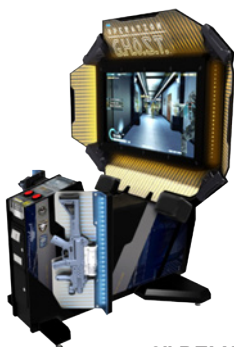

OPERATION G.H.O.S.T.

VIDEO SHOOTER

THE G.H.O.S.T.'S ARE BACK

Sega's realistic tactical light gun shooter is back. Operation G.H.O.S.T. puts players in the shoes of highly trained special forces agents. They must use precision shooting and quick reactions to complete the mission whilst using some of the brand new tools at their disposal!

As well as new weapons, gadgets and equipment, Operation G.H.O.S.T. features a full coloured LED monitor surround which is synced with the in-game action. This, combined with a gun mounted speaker, as well as the return of the popular challenge sections, provides a game play experience that will really immerse the players in the intense world of the G.H.O.S.T.'s.

2 PLAYER

GUN MOUNTED SPEAKER

LED SURROUND SYNCED TO IN GAME ACTION

42" DELUXE