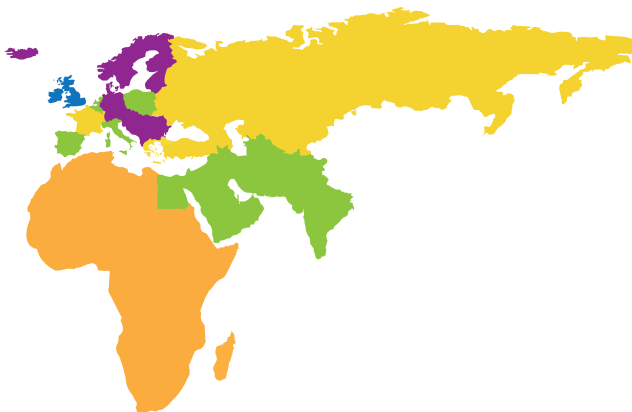

BEJEWELLED

VIDEO | TICKET REDEMPTION

A WORLDWIDE PHENOMENON

The smash hit PC, mobile and console puzzle game is coming to the arcade in this beautifully crafted ticket redemption master piece! Over 50 millions copies have been sold worldwide and 500 million have played it which makes this ingenious puzzle game a sure fire success.