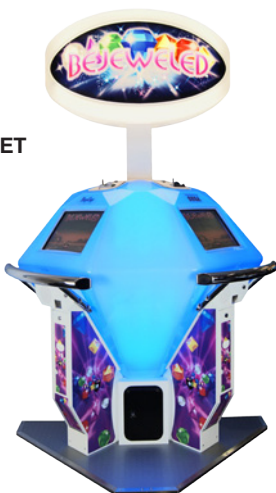

BEJEWELLED

VIDEO | TICKET REDEMPTION

A WORLDWIDE PHENOMENON

The smash hit PC, mobile and console puzzle game is coming to the arcade in this beautifully crafted ticket redemption master piece! Over 50 millions copies have been sold worldwide and 500 million have played it which makes this ingenious puzzle game a sure fire success.

For anyone new to the Bejeweled phenomenon it couldn't be any easier to pick up and play. Just swap adjacent gems with one another to create lines of 3 of the same kind. Bonuses are awarded for creating lines of 4 and 5 gems. Score as big as you can to win as many tickets as possible in the time limit. For sites without ticket redemption, Bejeweled can also be set up to payout prize vouchers.

Place two Bejeweled back to back to create a 4 player centre piece that will stand out anywhere as it creates a fully lit gem which will shine in any location!

2 PLAYER

LINK 2 FOR 4 PLAYERS

TOUCH SCREEN GAME PLAY

MULTI-COLOURED LED LIT CABINET

OPTIONAL VOUCHER PAYOUT

OPTIONAL STOOLS

D750mm

W1510mm

H2210mm

|

D30"

W60"

H87"