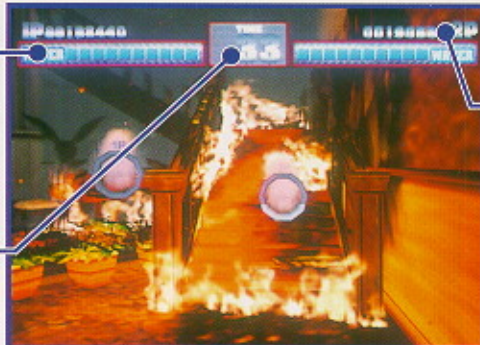

●Time Limit

Time is the same for either 1 or 2 players. The game is over when time is down to zero.

●3D視点による前進スクロール型の放水アクションゲームです。

●振動するノズルコントローラーを画面に向けでプレイします。

●プレイ目的は「消火(火を消して先へ突き進むこと)」です。

●ノズルコントローラーを使い、行く手をさえぎる炎を消しながら、逃げ遅れた要救助者を救出に向かいます。

●2人同時プレイ可能。コンティニューあり。途中参加OK。

●A forward-moving scroll type 3D perspective water spraying action game.

●Play by pointing the vibrating nozzle controller at the screen.

●The object of play is to extinguish the fire (put out the fire and move ahead).

●Use the nozzle controller to quench the flames in your way, then move forward to rescue the people left trapped inside.

●Two can play at the same time. Continue mode and player join-in is available.