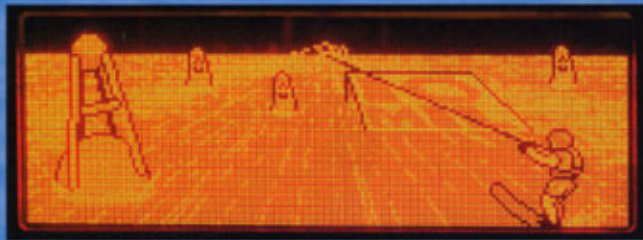

© 1995 Sega Pinball, Inc.

CAN A DISPLAY INCREASE EARNINGS?

NEW DIAGNOSTIC ICONS!
Our new Icon based "Gate Way" "Portals"™ diagnostics make surfing through self test as easy as a point and click mouse.

AMAZING GRAPHICS!
Real live rescues take place with high-scoring multiple Jackpot action.

NEW LOCK BALL FEATURES!
Players will be amazed when they see the start of multi-ball!

NEW WRAP AROUND SIDE RAILS!
Baywatch delivers wider and deeper shots without expanding the size of the cabinet!

NEW SELF CLEANING POP BUMPER SWITCHES!
They virtually eliminate the need for cleaning! Pop action that's sure to last and last!