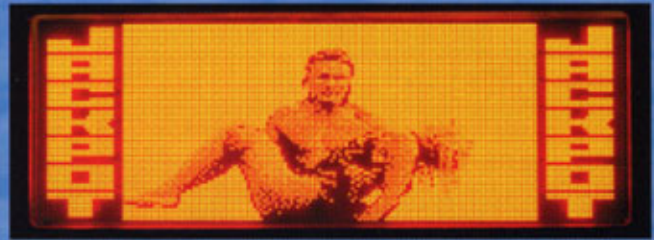

© 1995 Sega Pinball, Inc.

CAN A DISPLAY INCREASE EARNINGS?

NEW DIAGNOSTIC ICONS!
Our new Icon based "Gate Way" "Portals"™ diagnostics make surfing through self test as easy as a point and click mouse.

AMAZING GRAPHICS!
Real live rescues take place with high-scoring multiple Jackpot action.