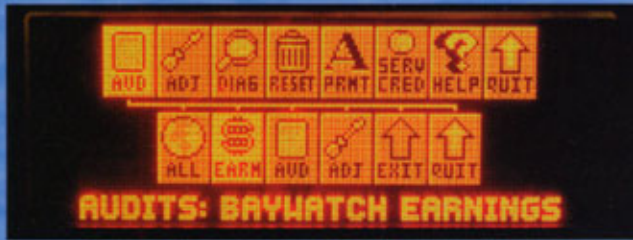

© 1995 Sega Pinball, Inc.

CAN A DISPLAY INCREASE EARNINGS?

NEW DIAGNOSTIC ICONS!
Our new Icon based "Gate Way" "Portals"™ diagnostics make surfing through self test as easy as a point and click mouse.

AMAZING GRAPHICS!
Real live rescues take place with high-scoring multiple Jackpot action.