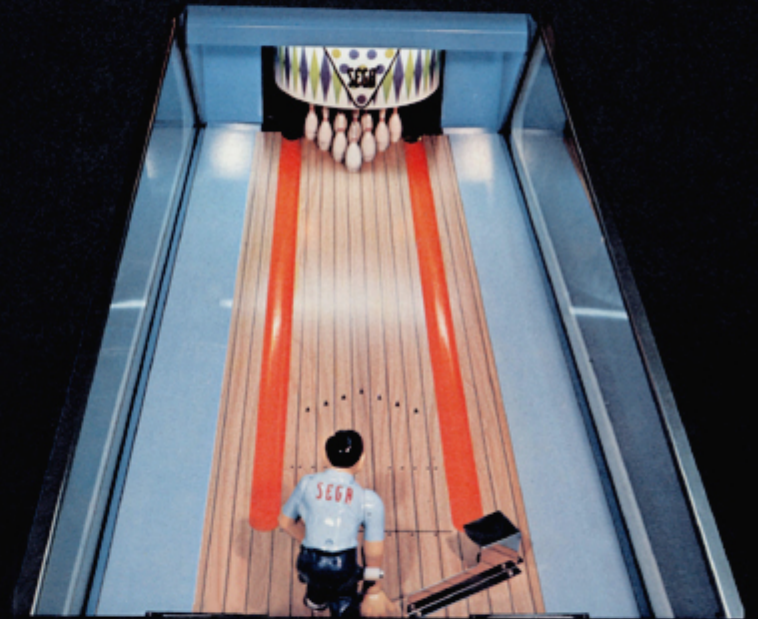

# SEGA PRO BOWLER

### EVERYONE CAN BOWL

Bowling made easy and competitive.

●  
Pro-Bowler is played just like any standard bowling game; the number of balls, strikes, spares and scoring are the same.

●  
All scoring automatic and visible.

●  
Small figure of Bowler can be aimed to cover any position on the alley.

●  
Can be played by either one or two.

●  
Pin resetting is automatic also scoring after each frame.

●  
Adjustable free game feature.