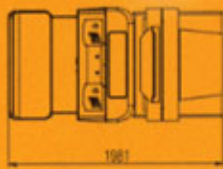

### FEATURES

- Accepts all NAOMI joystick/button games.
- Large 38" High Resolution CRT monitor gives the player the same visual perspective as a 50" PTV with the added advantage of no "Screen Burn"
- Universal Cabinet with artwork configuration to match all NAOMI games thus allowing the operator to change the game easily.
- Sleek, modern, metal design styling to compliment the existing highly popular NAOMI Universal Upright Cabinet, allowing operators to reinvigorate the image of their operations.
- High quality speakers directed towards the player gives the feeling of actually being part of the game.
- Easy to use universal player controls.
- Easy access to maintenance areas.
- Sturdy long lasting cabinet design.