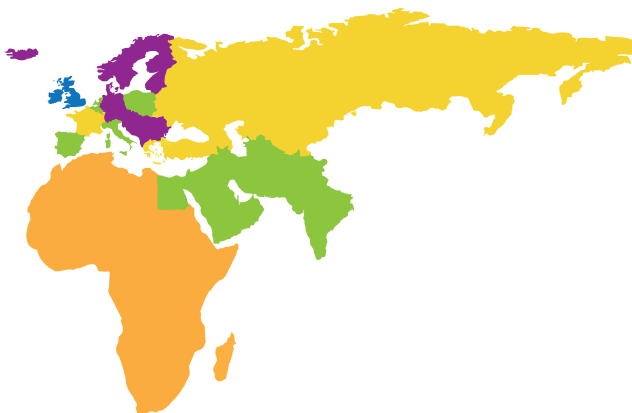

MARTIN RILEY
INTERNATIONAL SALES MANAGER
martinr@sega.co.uk
Skype: martinsegaeurope
T: +44 (0)20 8391 8079
M: +44 (0)7973 471760

SEGA

NEW

DREAM RAIDERS

VIDEO ACTION SIMULATOR

LIVING THE DREAM

Dive into a dream world of adventures! Climb on board this beautifully modelled dream machine and be transported to a new level of excitement. Choose your dream ride and raid as many treasures as you can whilst fending off attacks by strange and incredible enemies with your Dream Blasters. Successfully complete your raid and be carried off into new realms in thrilling bonus stages. Nine unique dream experiences await you in this fantastic new deluxe game from Sega. Ride a dragon, pilot a UFO, get on horseback or put on your super suits and head for the skies! Dream Raiders features an exciting mix of exhilarating experiences that everyone will enjoy. The combination of intense motion, wind, sound and visuals combine to give players everything they ever dreamed of!