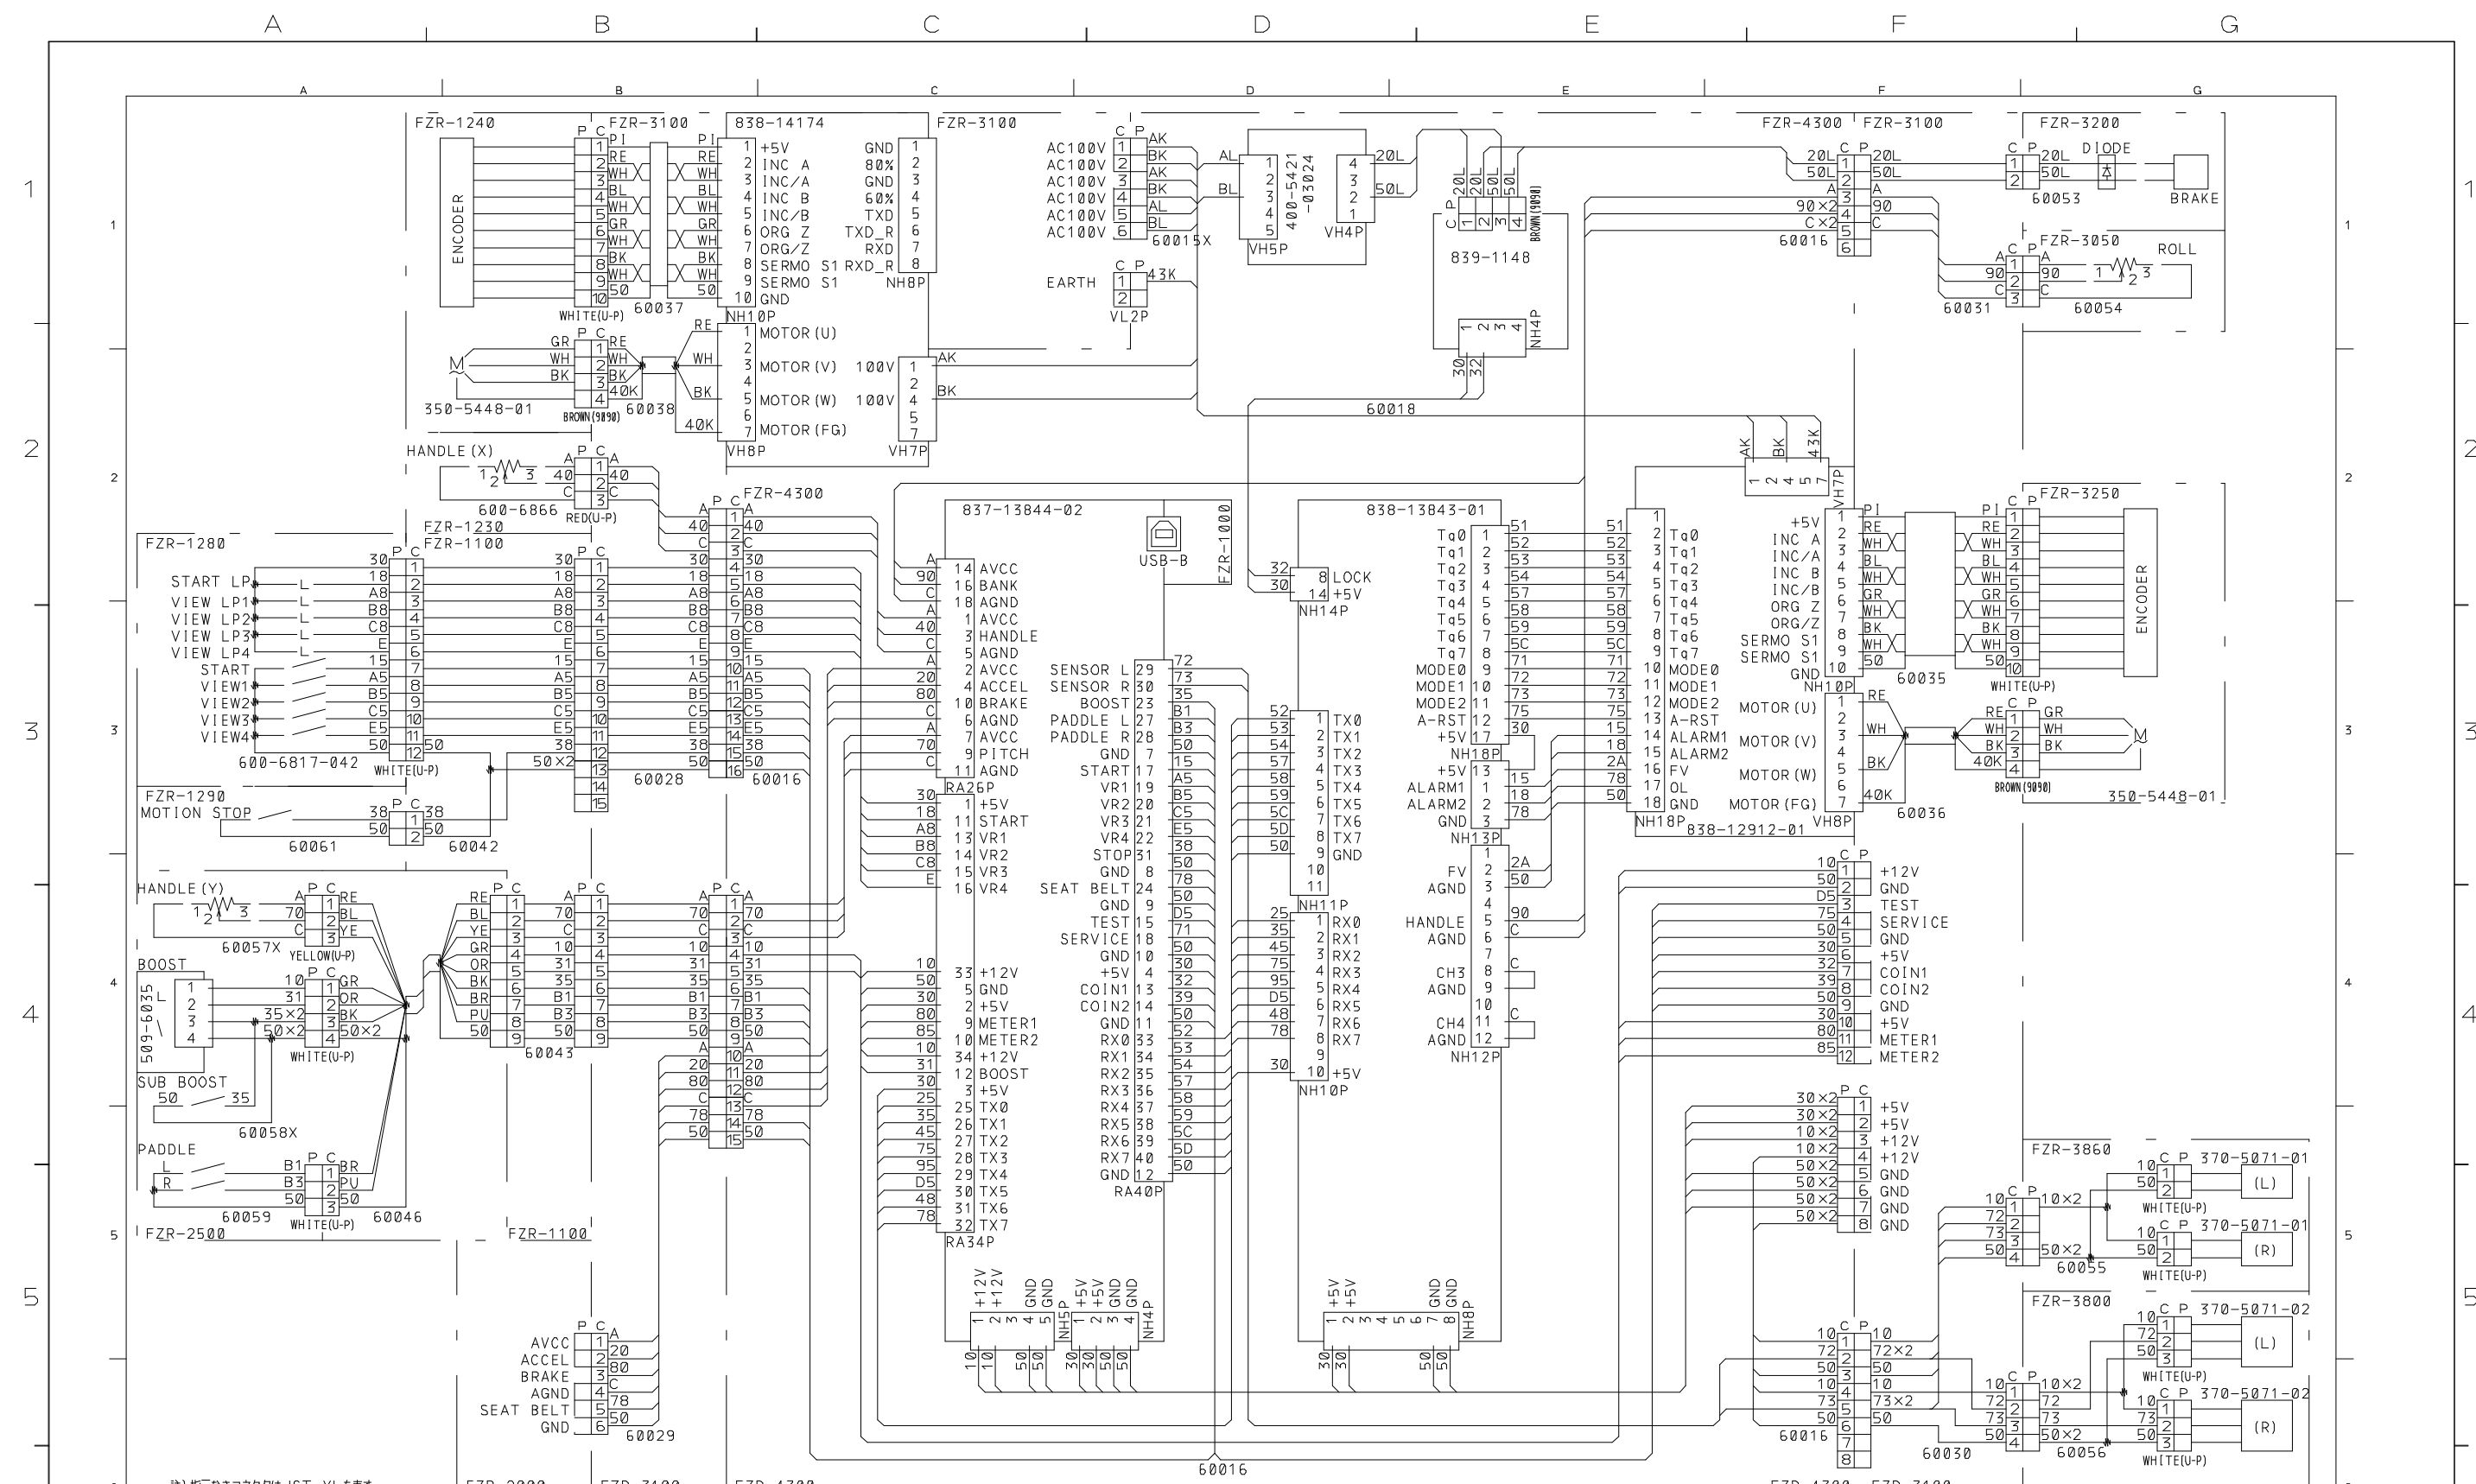

注) 指示なきコネクタはJST YLを表す
注) 5桁の数字600xxはFZR-600xxを表す

ALTERATION	WIRE COLOR	TOP-ASS'Y	設計	製図	検図	承認	DESCRIPTION	DIAGRAM No.

SEGA SEGA ENTERPRISES, LTD. THIS DRAWING WILL IN NO WAY BE COPIED. 許可なく複製
TO BE RETURNED ON DEMAND. 複製等厳禁

SEGA SEGA CORPORATION THIS DRAWING WILL IN NO WAY BE COPIED. 許可なく複製
TO BE RETURNED ON DEMAND. 複製等厳禁