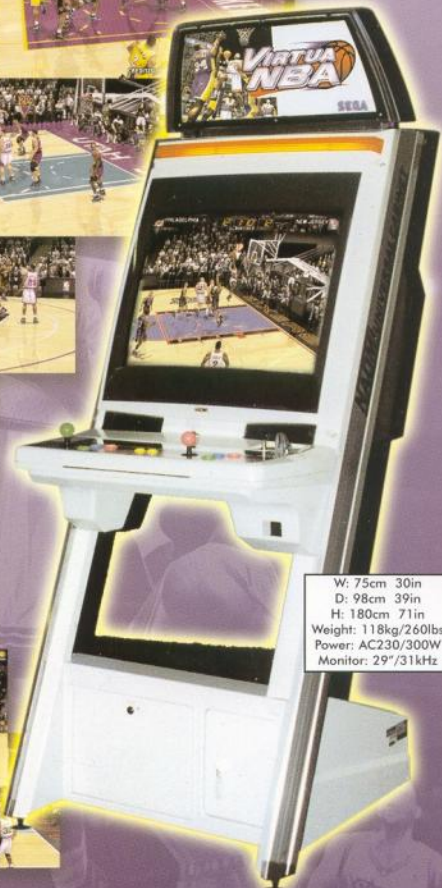

Choose your favourite Superstar team from a choice of 29 teams of either of the two Eastern or Western Conferences and 4 Divisions Pacific Central, Mid West or Atlantic NBA league. Guide your team through 4 rounds of Championship Basketball and into the Grand Final. With an easy to use control system you can develop your techniques to **Steal, Pass, Dribble, and Slam-Dunk** the ball to win.

You await the tip off of the ball from the umpire; the opposition team player and yours jump high to claim the ball. They get there first and make a break for your half of the court, you manage to steal the ball and pass it on to your teammate up court. He dribbles past the defence, takes aim and shoots for the net. The ball bounces off the backboard and spins around the rim. The crowd stand to their feet in anticipation, but the ball doesn't go in. You get the ball again and jump up high to the ring and slam-dunk the ball into the net. A roar of appreciation echoes around the stadium and the air horn rings aloud. Watch that final moment of glory again and again with the multi-view action replay

Features

- Realistic Championship Style Basketball
- Authentic team details for all 29 teams
- High flying dunks
- Passing shots
- Long Court passes
- Rim huggers
- Slam dunks

W: 75cm 30in
D: 98cm 39in
H: 180cm 71in
Weight: 118kg/260lbs
Power: AC230/300W
Monitor: 29"/31kHz

SEGA AMUSEMENTS EUROPE, Ltd.
Unit 2, Industrial Estate, Leigh Close, New Malden,
Surrey KT3 3NL, England
Tel: 44- (0) 20-8336-2256 Fax: 44- (0) 20-8336-1715