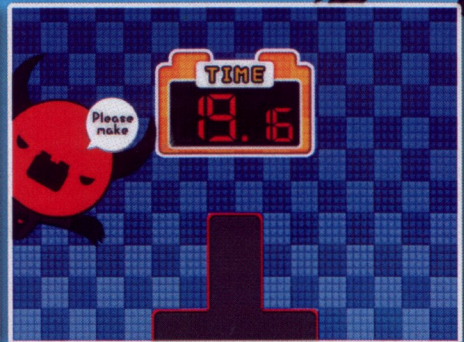

The SEGA logo is located in the top right corner of the page. It consists of the word "SEGA" in a bold, blue, sans-serif font with a registered trademark symbol (®) to its upper right. The background of the entire page is a vibrant, cartoonish illustration of a crowd of orange, round characters called Brick Heads. They have various facial expressions and are holding white briefcases. Some are looking towards the viewer, while others are looking away. The scene is set in a colorful, stylized environment with a brown mountain-like structure in the background and a blue sky with white clouds. The entire illustration is framed by a yellow border with a series of black dots, resembling a film strip or a perforated edge.

② Fulfill thier wish by stacking the blocks!

③ When the time runs out...

SIZE:
W: 1500mm
D: 1170mm
H: 1900mm

The blocks fall!
Excitement **BUILDS** with
the thrilling effect!

SEGA[®]

sega amusements europe ltd.
42 barwell business park, leatherhead road, chessington, surrey, kt92ny, uk
tel: 00 44 (0) 208 391 8090 - fax: 00 44 (0) 208 391 8099 - www.sega-amusements.co.uk