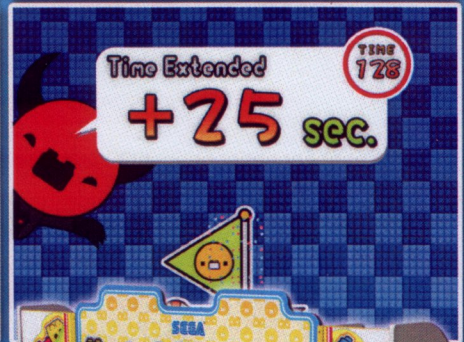

The SEGA logo is located in the top right corner of the page. It consists of the word "SEGA" in a bold, blue, sans-serif font with a registered trademark symbol (®) to its upper right. The background of the entire page is a vibrant, cartoonish illustration of a crowd of orange, round characters called Brick Heads. They have various facial expressions and are holding white briefcases. Some are looking towards the viewer, while others are looking away. The scene is set in a colorful, stylized environment with a brown mountain-like structure in the background and a blue sky with white clouds. The entire illustration is framed by a yellow border with a series of black dots, resembling a film strip or a perforated edge.

② Fulfill thier wish by stacking the blocks!

③ When the time runs out...

SIZE:
W: 1500mm
D: 1170mm
H: 1900mm

The blocks fall!
Excitement **BUILDS** with
the thrilling effect!

SEGA[®]

sega amusements europe ltd.
42 barwell business park, leatherhead road, chessington, surrey, kt92ny, uk
tel: 00 44 (0) 208 391 8090 - fax: 00 44 (0) 208 391 8099 - www.sega-amusements.co.uk