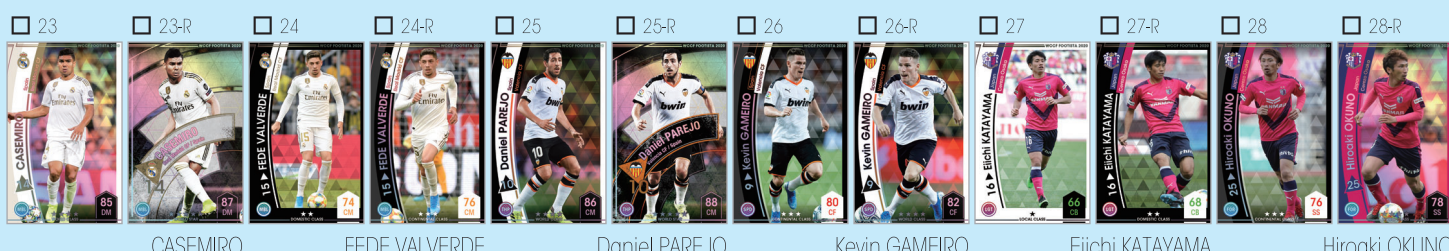

CASEMIRO   FEDE VALVERDE   Daniel PAREJO   Kevin GAMEIRO   Eiichi KATAYAMA   Hiroaki OKUNO