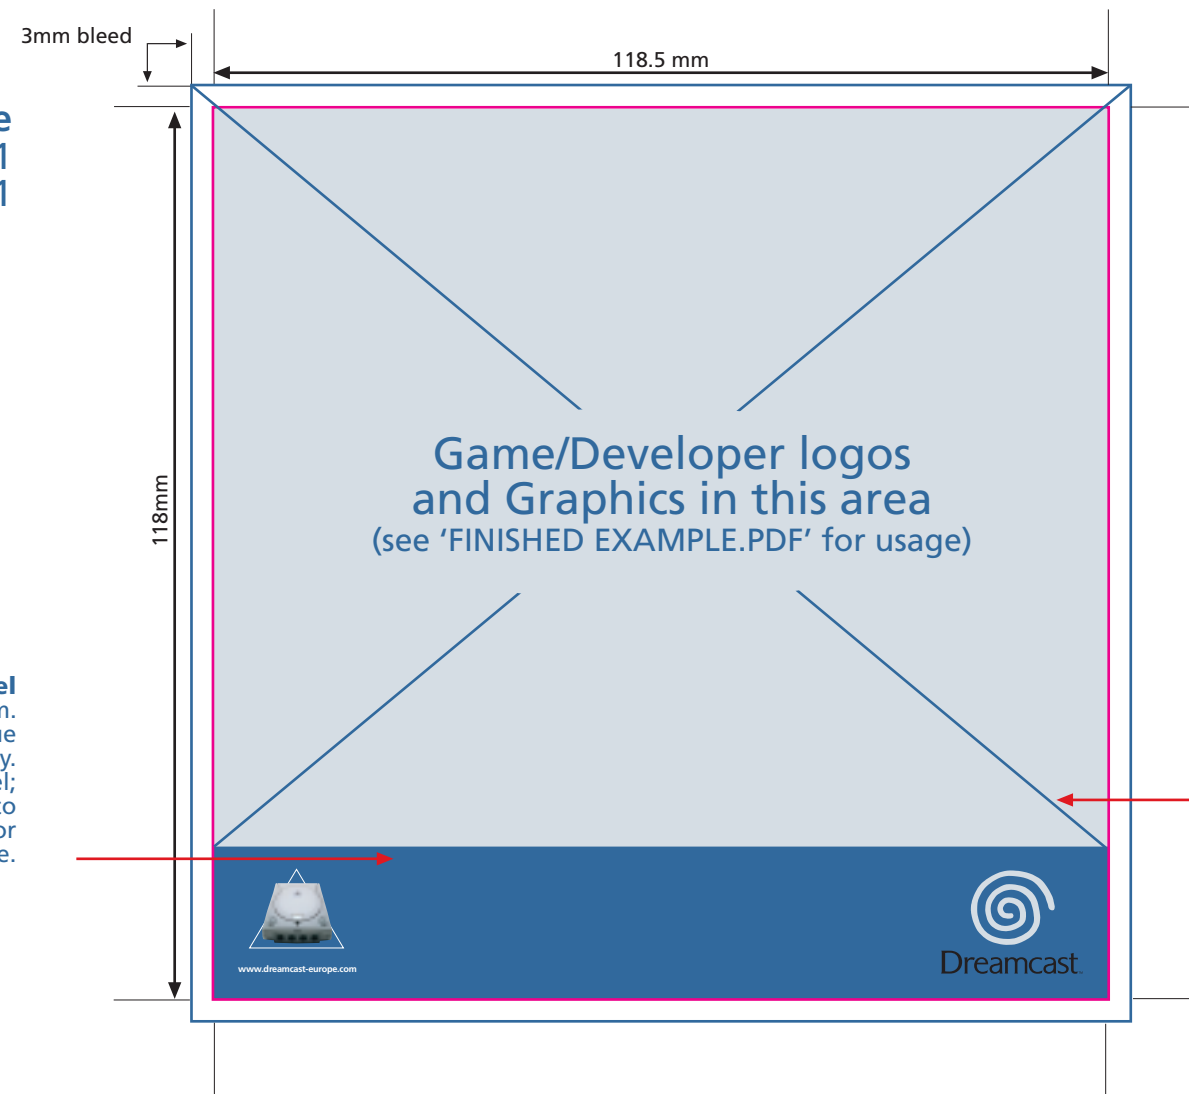

Overall size
 Width 118.5mm Tol: 0/-1
 Height 118mm Tol: 0/-1

Blue Holding Panel
 Panel height must remain 20 mm.
 Position and size of all contents in blue panel must not be altered in any way. No other logos to appear in this panel; however game graphics may flow onto panel. See "FINISHED EXAMPLE.PDF" for discretional usage.

Game Graphics Area
 Please supply files on a CD-ROM in the Quark Xpress document supplied. Image to be saved in RGB TIFF format ONLY. See "FINISHED EXAMPLE.PDF" for discretional usage.