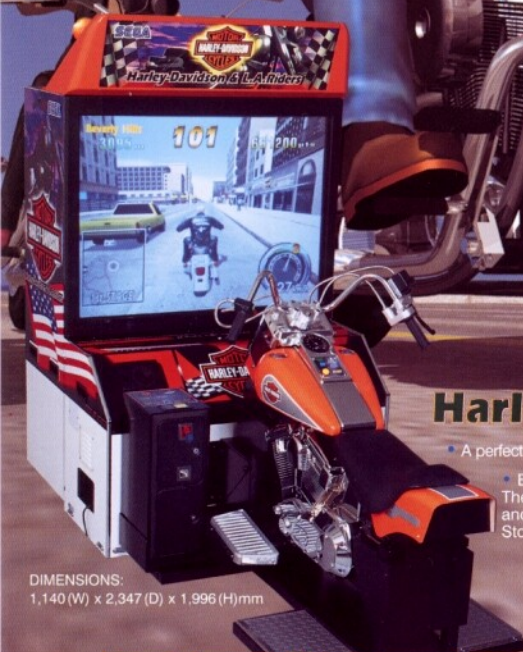

SEGA

Harley-Davidson & L.A.Riders

• A perfect CG rendering of Los Angeles through the power of the latest Model 3 board!

• Built in Multi-Navigation System.

The games navigation system lets you take your fate into your own hands and ride where you want. Stop driving around in circles and feel the freedom only a Harley can give.

• 5 classical rides to choose from:

- FLSTF FATBOY, FL PANHEAD 1948, FXDWG DYNA WIDE GLIDE, XL 1200S SPORTSTER 1200 SPORT, POLICE MOTORCYCLE.

FUN FOR EVERYONE!

FROM FIRST TIMERS, TO HARLEY MANIACS SATISFACTION GUARANTEED.