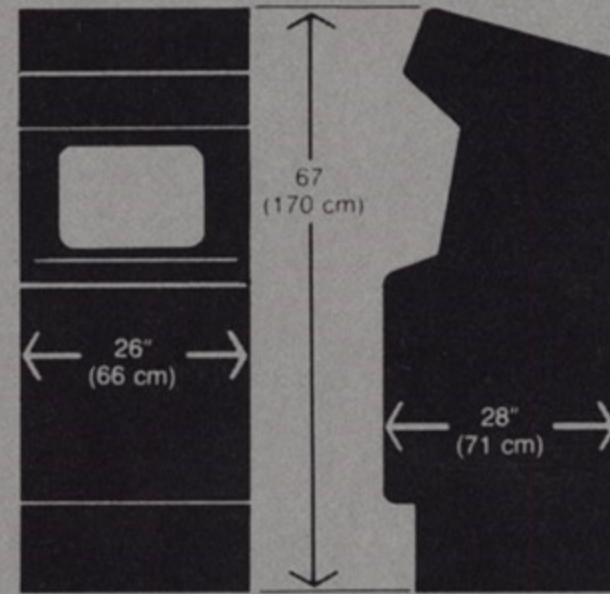

HEAD ON™

GAME ACTION

All you have to do is clear the lane markers in all 20 lanes. Each marker progresses in value as winning heats are finished.

Hit the accelerator button for a burst of speed. Shift the joystick for quick lane changes.

But watch out! There's an oncoming car hurtling along in the opposite direction...you must plan your course to avoid the explosive **HEAD ON™** collision.

The game ends when a pre-selected number of player cars crash.

There's even a built-in bonus, but you won't see it until you play the game!

FEATURES:

- Number of player cars easily adjustable
- Games available in color or black and white
- Pre-tested, reliable circuitry
- Attention-getting sounds
- Long-life controls
- Attractive, durable cabinets
- Anti-static circuit for NO free games
- Complete service manual
- **E-Z ADJUST™** controls for volume and sound off during advertising
- Cabinet size: 26" W x 67" H x 28" D
  Black/white game: 290 lbs.
  Color: 330 lbs.
- 100/115/230 VAC; 50/60 Hz; 130 W

And **HEAD ON™** is only the first of our all-new **MultiPhase™** video concept games. So as a player gets better at **HEAD ON™**, **HEAD ON™** gets tougher and tougher to beat. Which means a **MultiPhase™** game keeps them coming back for more. Let Gremlin and **HEAD ON™** put you in the fast lane to outstanding profits.

THE GREMLIN TEST

Gremlin games are thoroughly location-tested to assure you of a product that meets our high engineering standards and earning expectations.