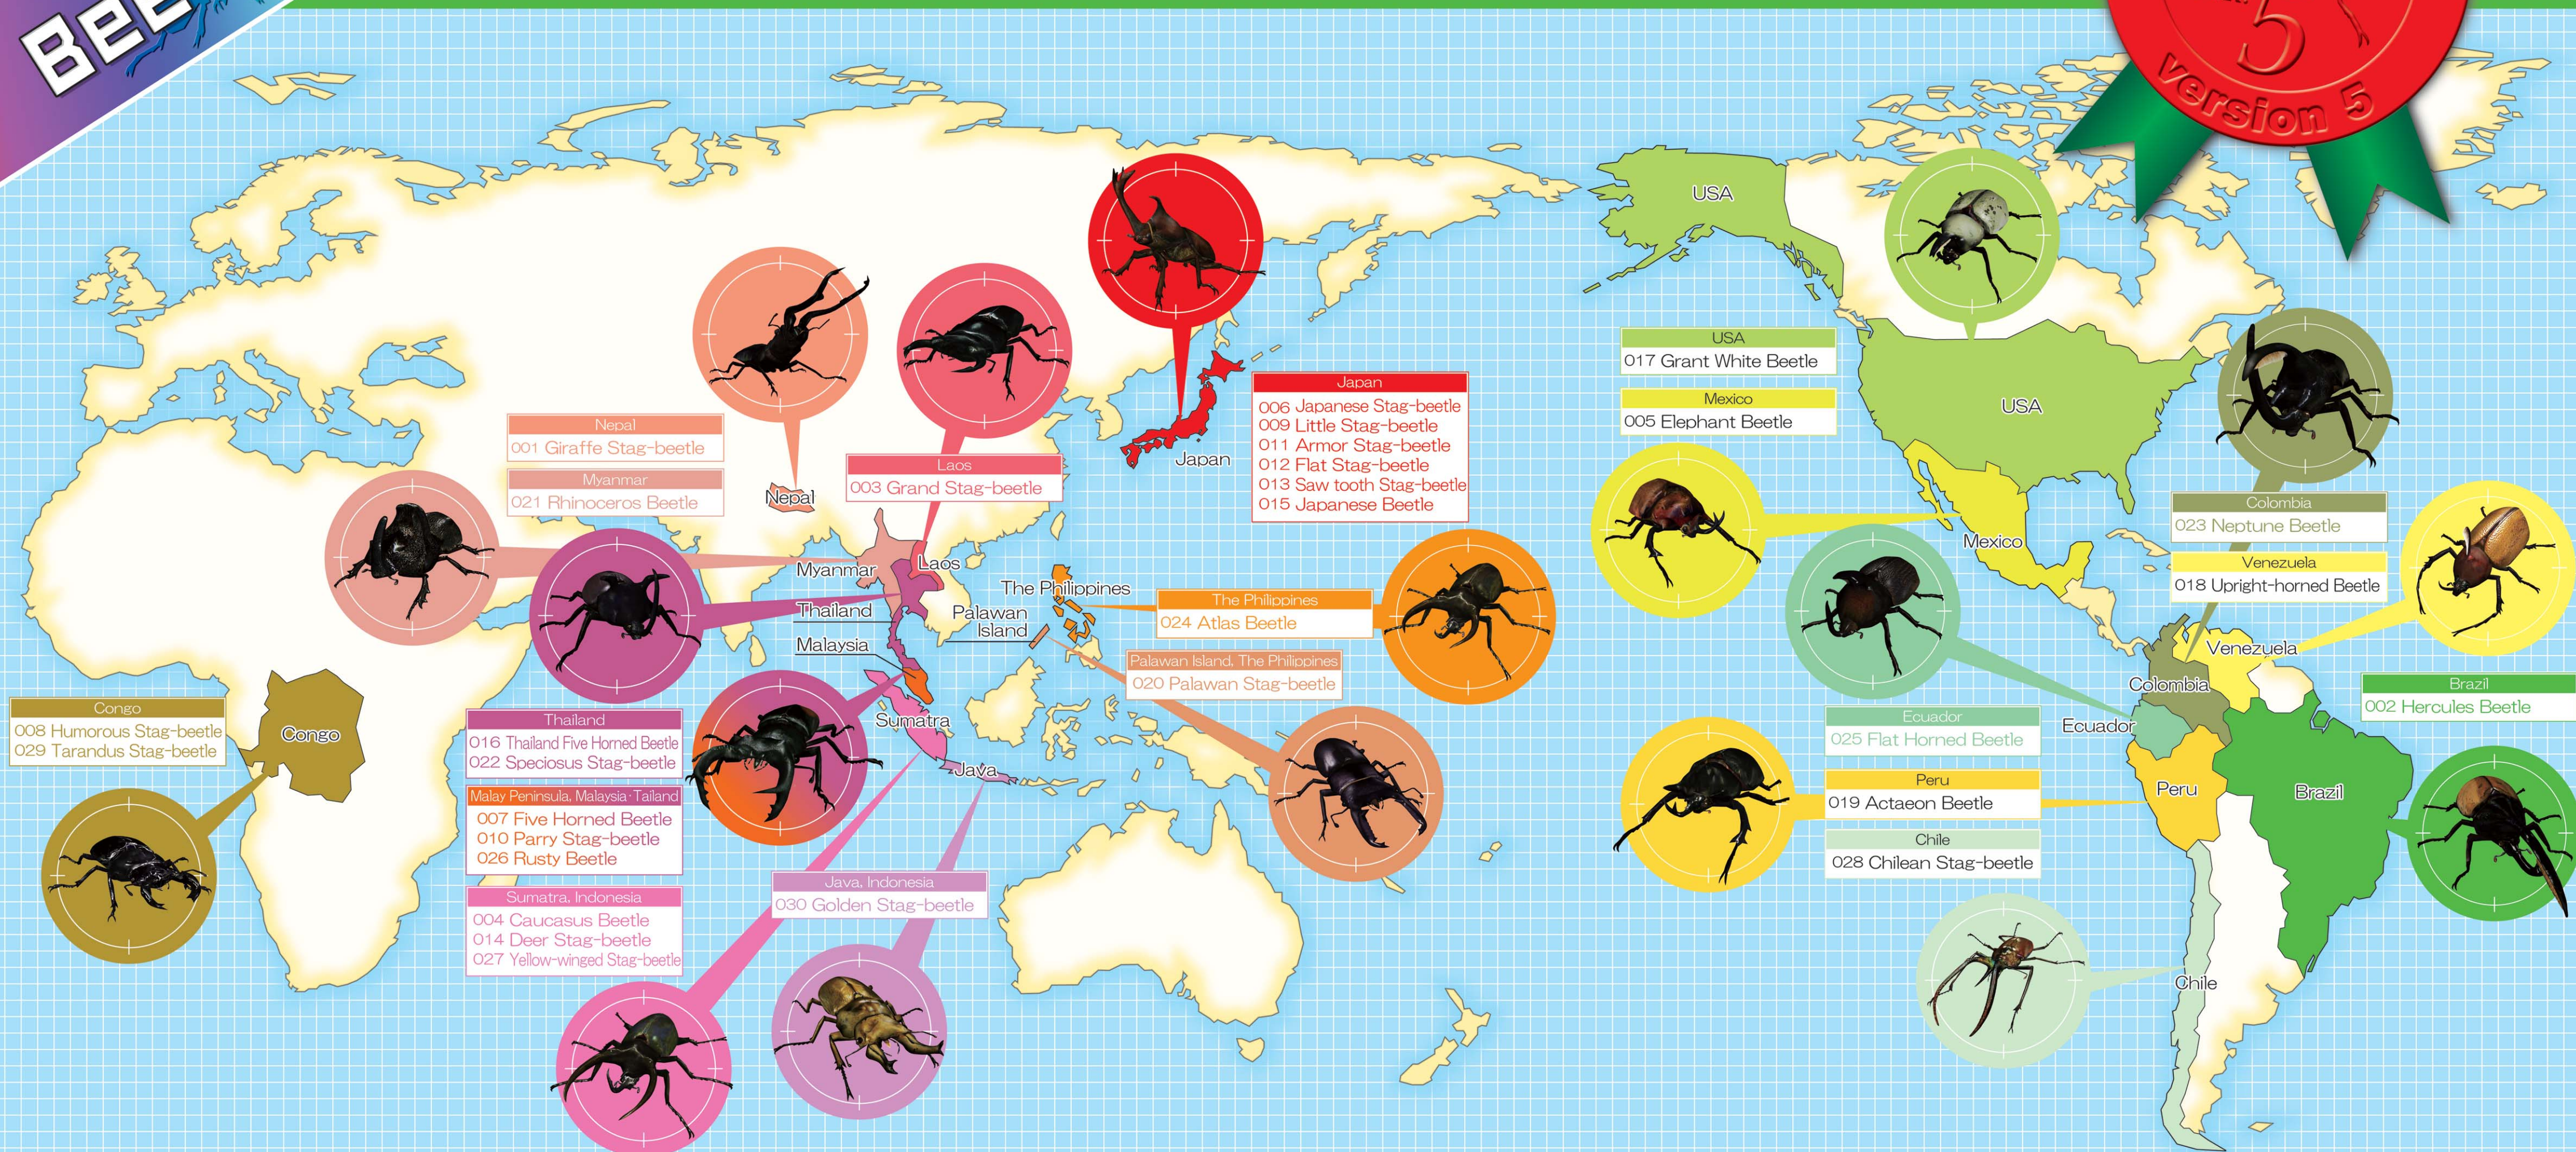

Beetle's Map

甲虫王者 MUSHIKING

The King of Beetles

THIS IS A BEETLE'S WORLD MAP!!

Let's check a beetle's birthplace in this map