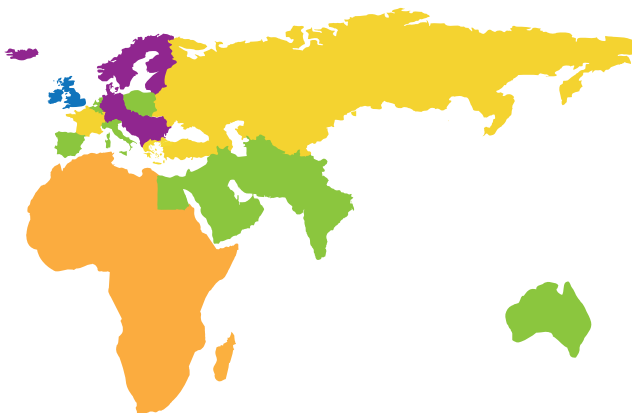

MARTIN RILEY
INTERNATIONAL SALES MANAGER
martinr@sega.co.uk
Skype: martinsegaeurope
T: +44 (0)20 8391 8079
M: +44 (0)7973 471760

TRANSFORMERS

VIDEO ACTION ADVENTURE

HUMAN ALLIANCE

Sega's latest action adventure game, TRANSFORMERS Human Alliance, partners players with one of three of the movie's stars, Optimus Prime, Bumblebee or Sideswipe. Players must battle their way across America, Africa and Europe destroying the Decepticons before they find the All Spark, a material capable of bringing any mechanical or electronic object to life.