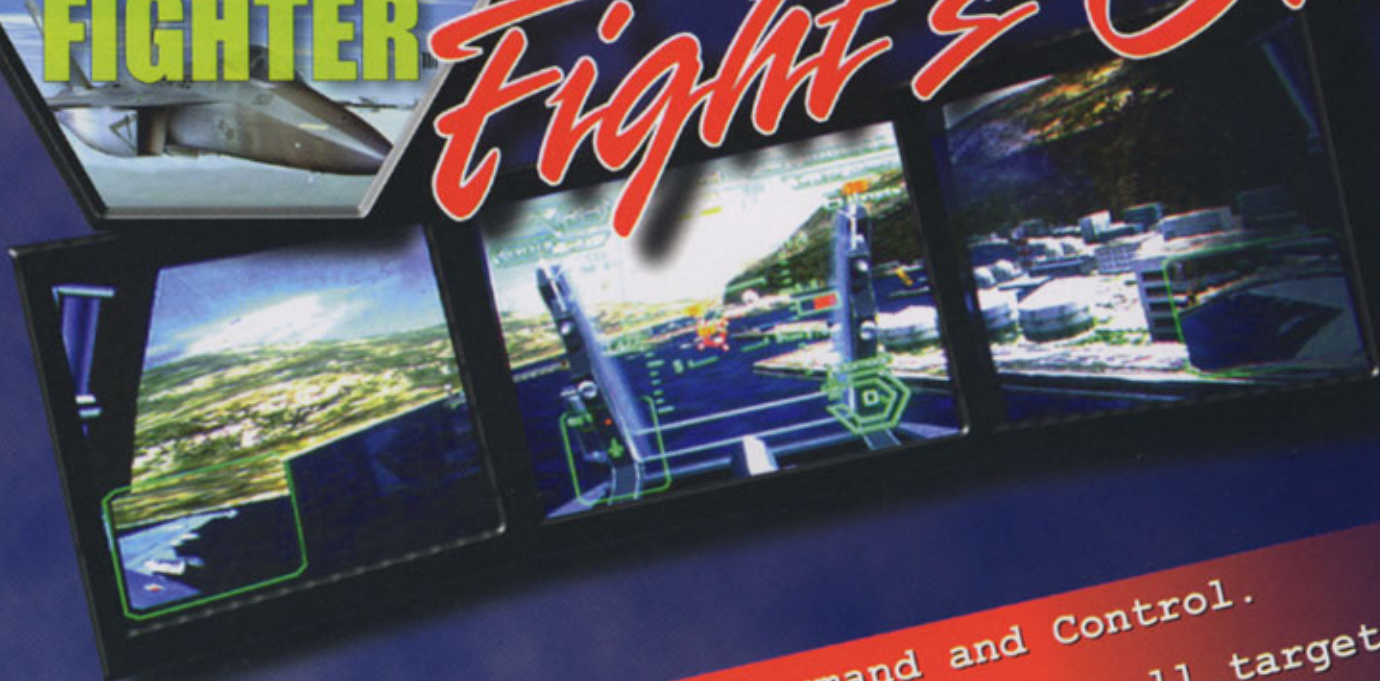

SEGA STRIKE FIGHTER

Fight's On!

Strike Fighter! This Command and Control.

You are weapons free! engage and destroy all targets!

Roger, C and C Understand weapons free.

We are in-range and engaging now!

SEGATM

You are a Marine aviator, call sign "Strike Fighter", piloting a heavily armed F-18 Hornet into hostile territory. The enemy is powerfully fortified and ready for the fight. In the air you'll encounter MIG Fighters and Bear Bombers while from the ground, you'll take fire from SU7 Sam Missile Launcher's and ship-based anti-aircraft guns. The Fight's on! Will you be a Top Gun or MIA?

Game Features Include:

- Three 29",31-KHz, High resolution Nanao Monitors deliver a 170-degree field of vision(*Deluxe model only*)
- True stereo sound delivered through two in-dash stereo speakers and an in-seat sub-woofer let you hear and feel the power!
- Three challenging levels,(Training, Dessert Fire and Red Rock) offer incredible game-play depth. The two mission levels, (Desert Fire and Red Rock) if successfully concluded, give players mission selection choices making each game a new adventure!
- Challenging bonus stages. See if you can hook up to a C130 aerial refueler or, catch the arresting cable on the deck of a pitching carrier deck, though to be the most difficult maneuver an aviator can master!
- Detailed heads up display data includes:
AC Altitude.
AC Damage.
AC Speed.
Remaining missiles and 20mm ammunition levels.